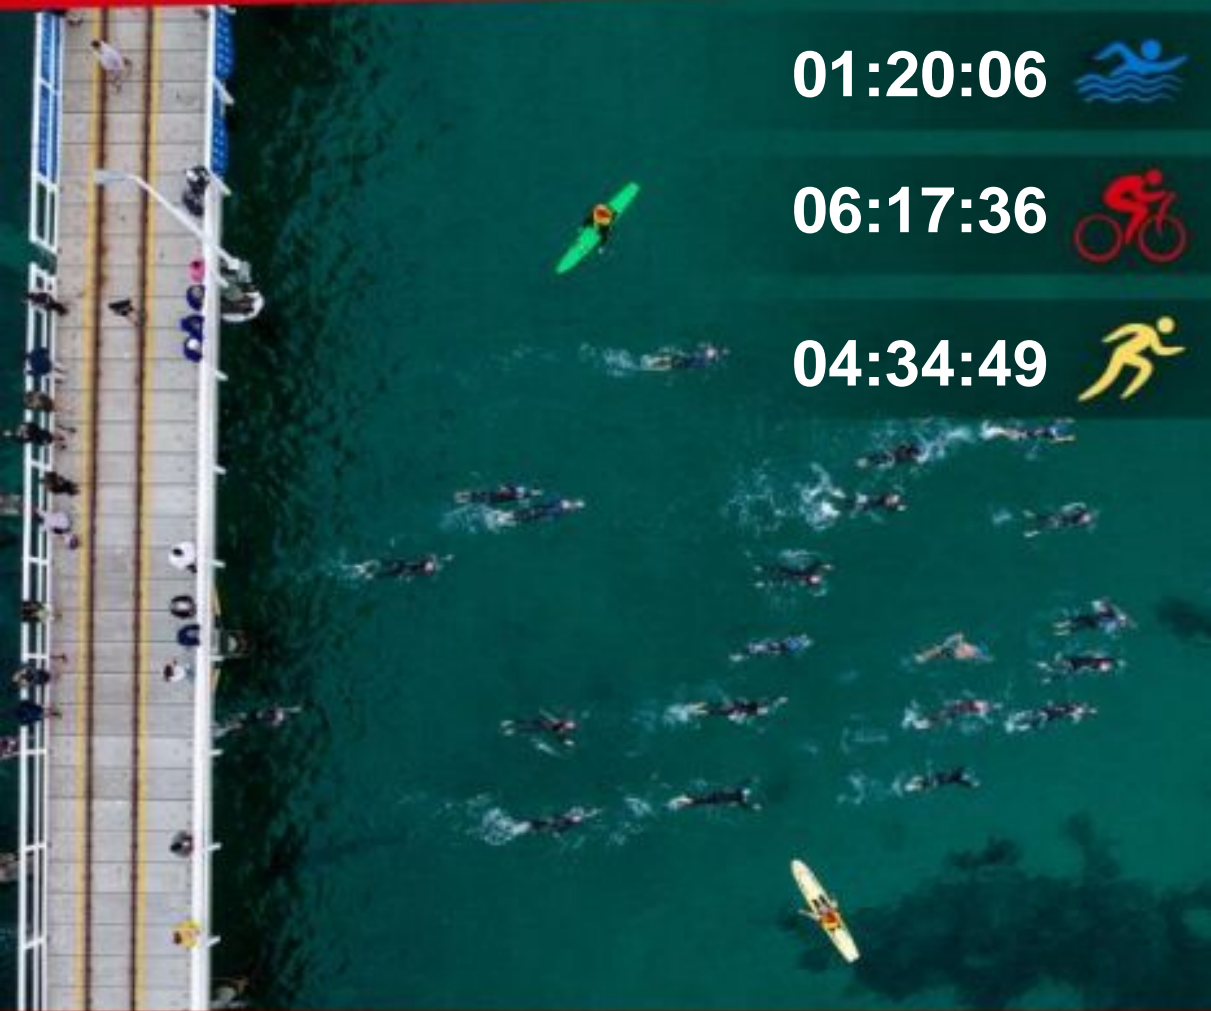

**Bruno MICCICHE**  
**12:25:45**

**01:20:06**

**06:17:36**

**04:34:49**

Presented by