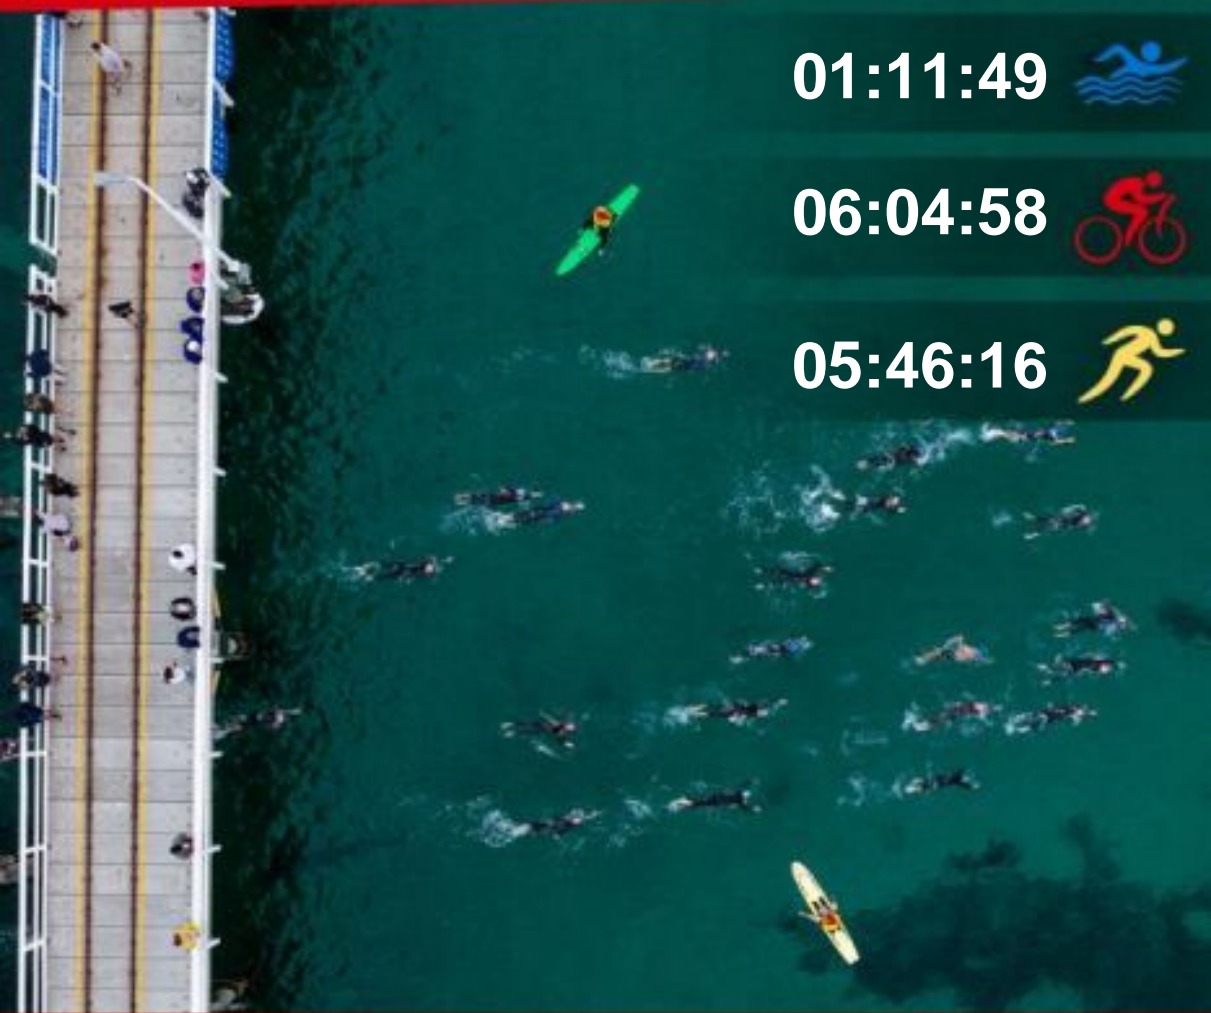

**Grant MOSSOP**  
**13:26:58**

**01:11:49**

**06:04:58**

**05:46:16**

Presented by