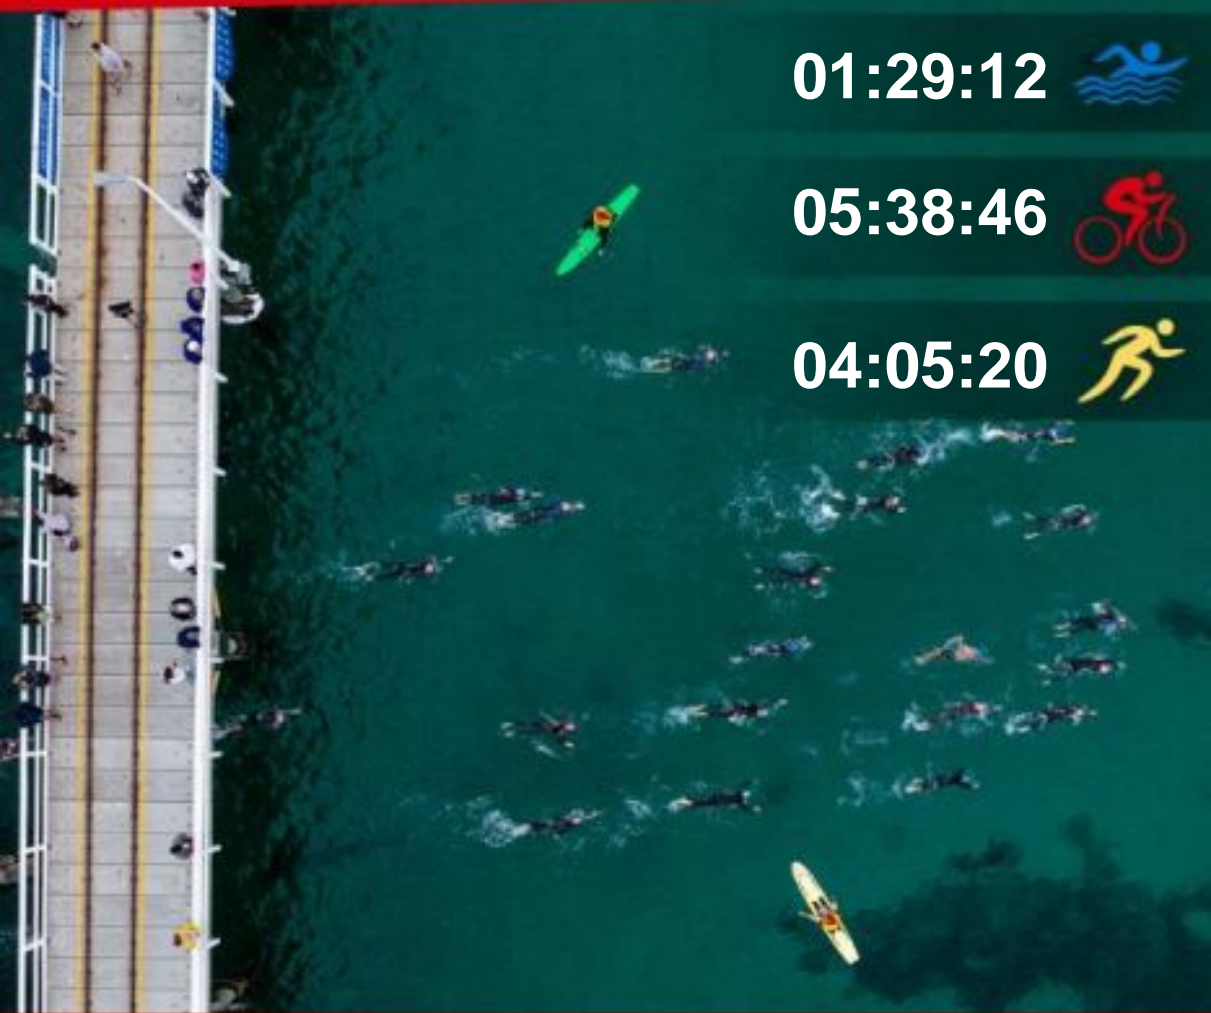

Corey WOOTEN
11:22:37

01:29:12

05:38:46

04:05:20

Presented by