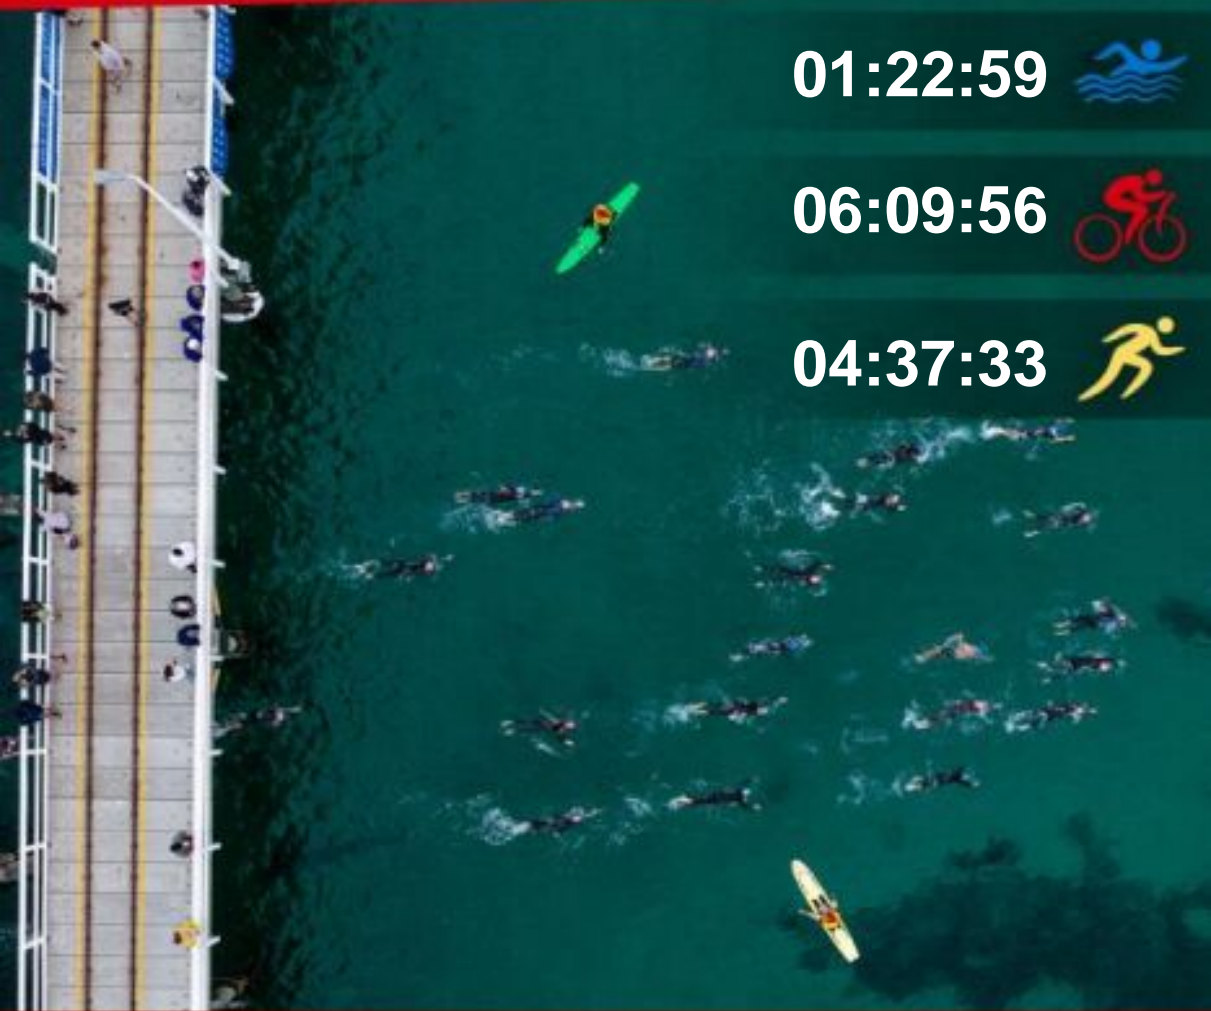

**Chris JARDINE**  
**12:27:55**

**01:22:59**

**06:09:56**

**04:37:33**

Presented by