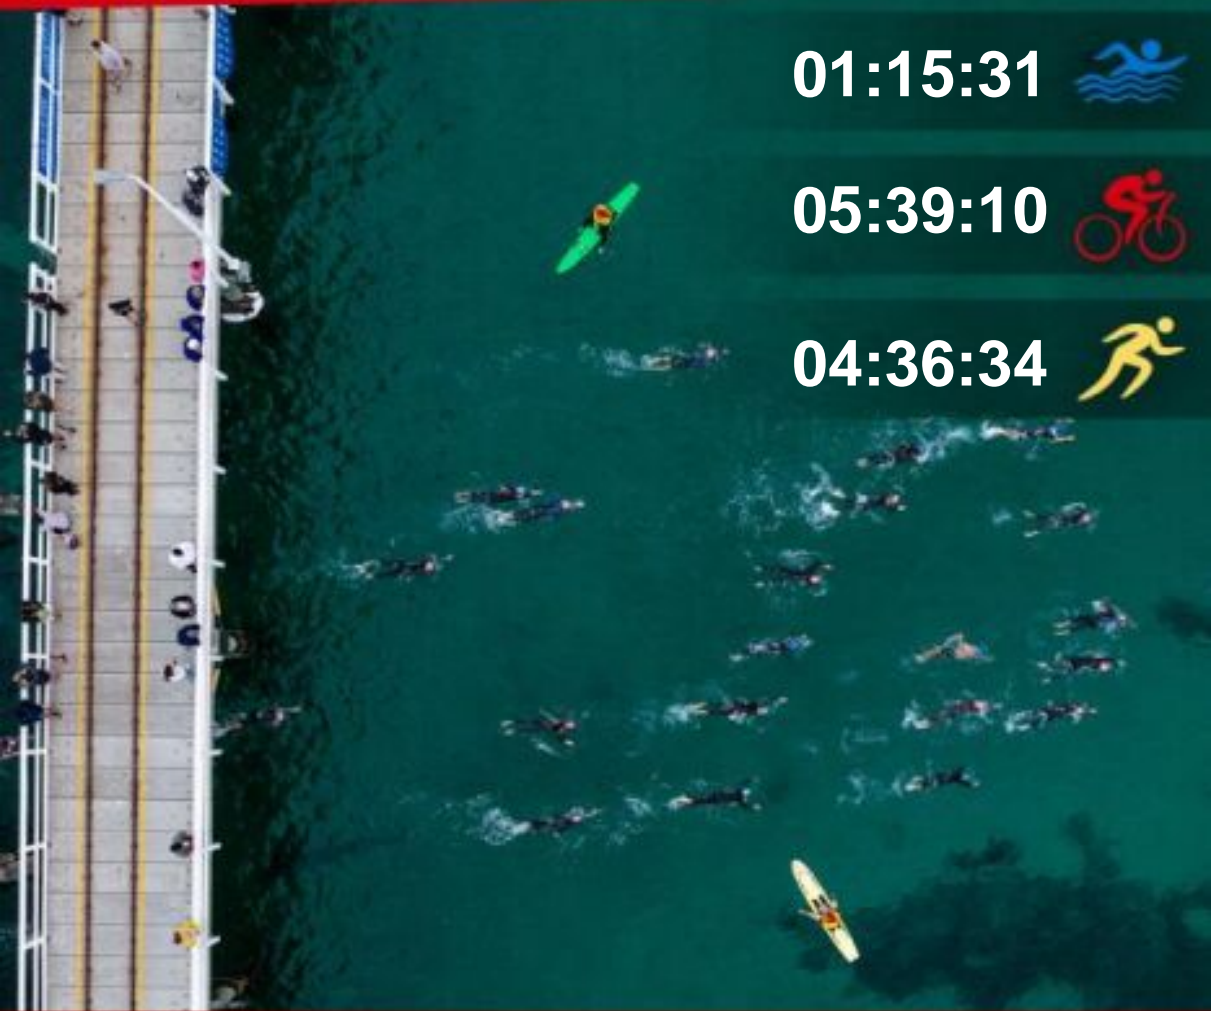

Mat LAWRENCE
11:50:08

01:15:31

05:39:10

04:36:34

Presented by