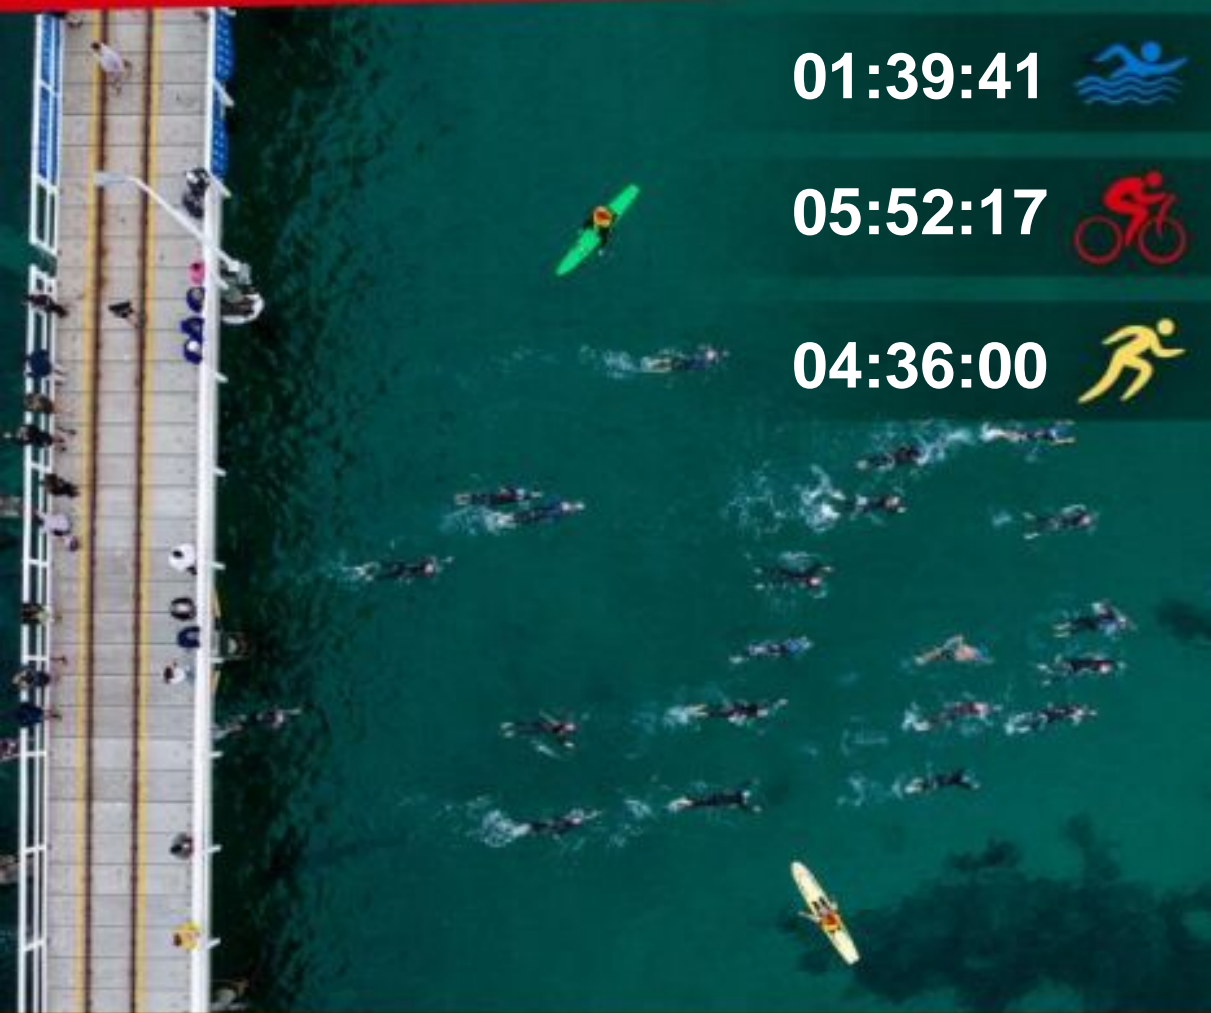

Matt SIVILLS
12:32:01

01:39:41

05:52:17

04:36:00

Presented by