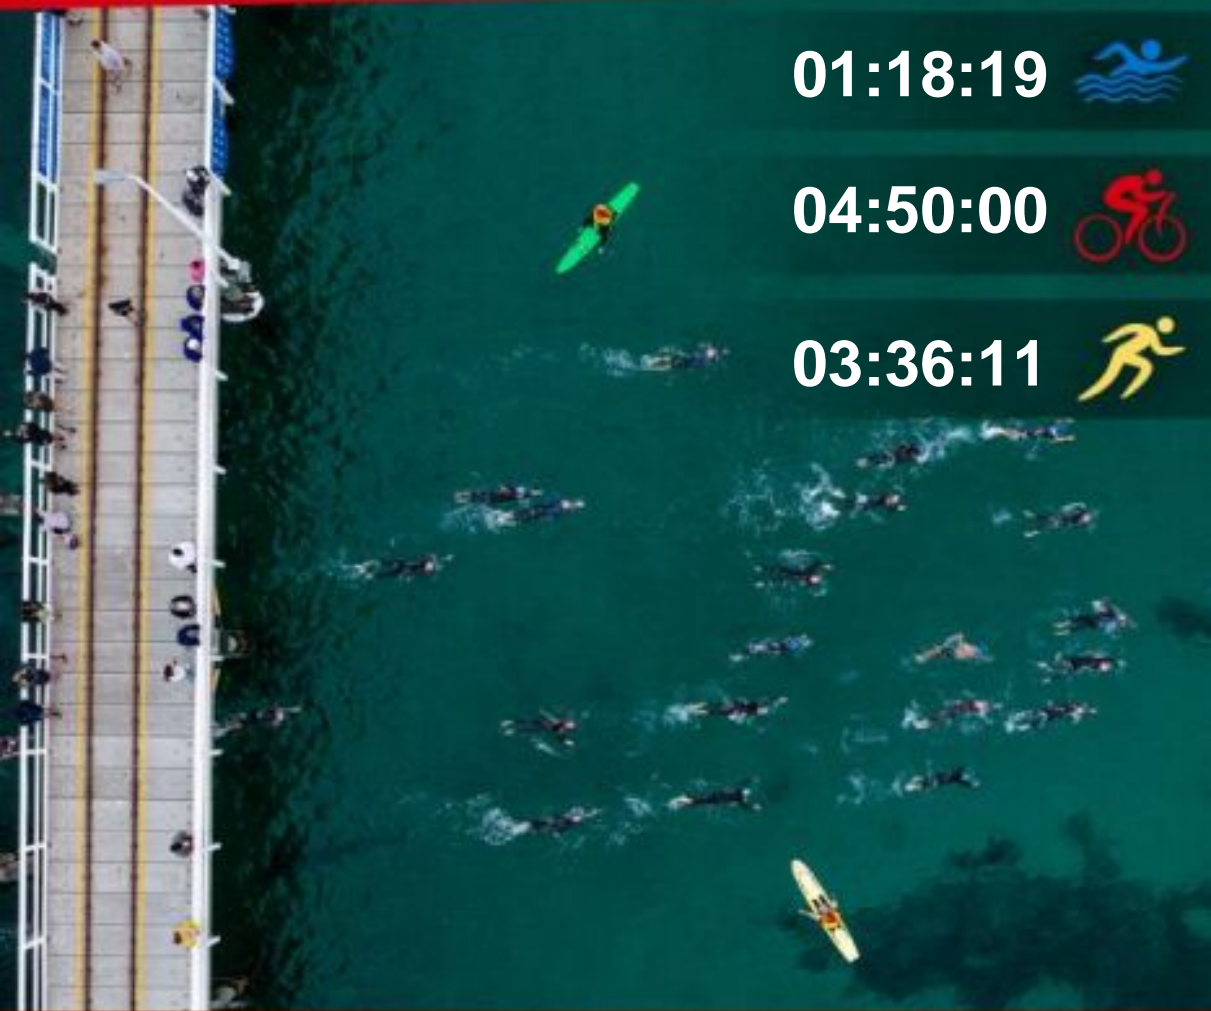

 **GWM** ●
IRONMAN[®]
WESTERN AUSTRALIA
BUSSELTON 

Gene THOMAS
09:51:09

01:18:19

04:50:00

03:36:11

Presented by