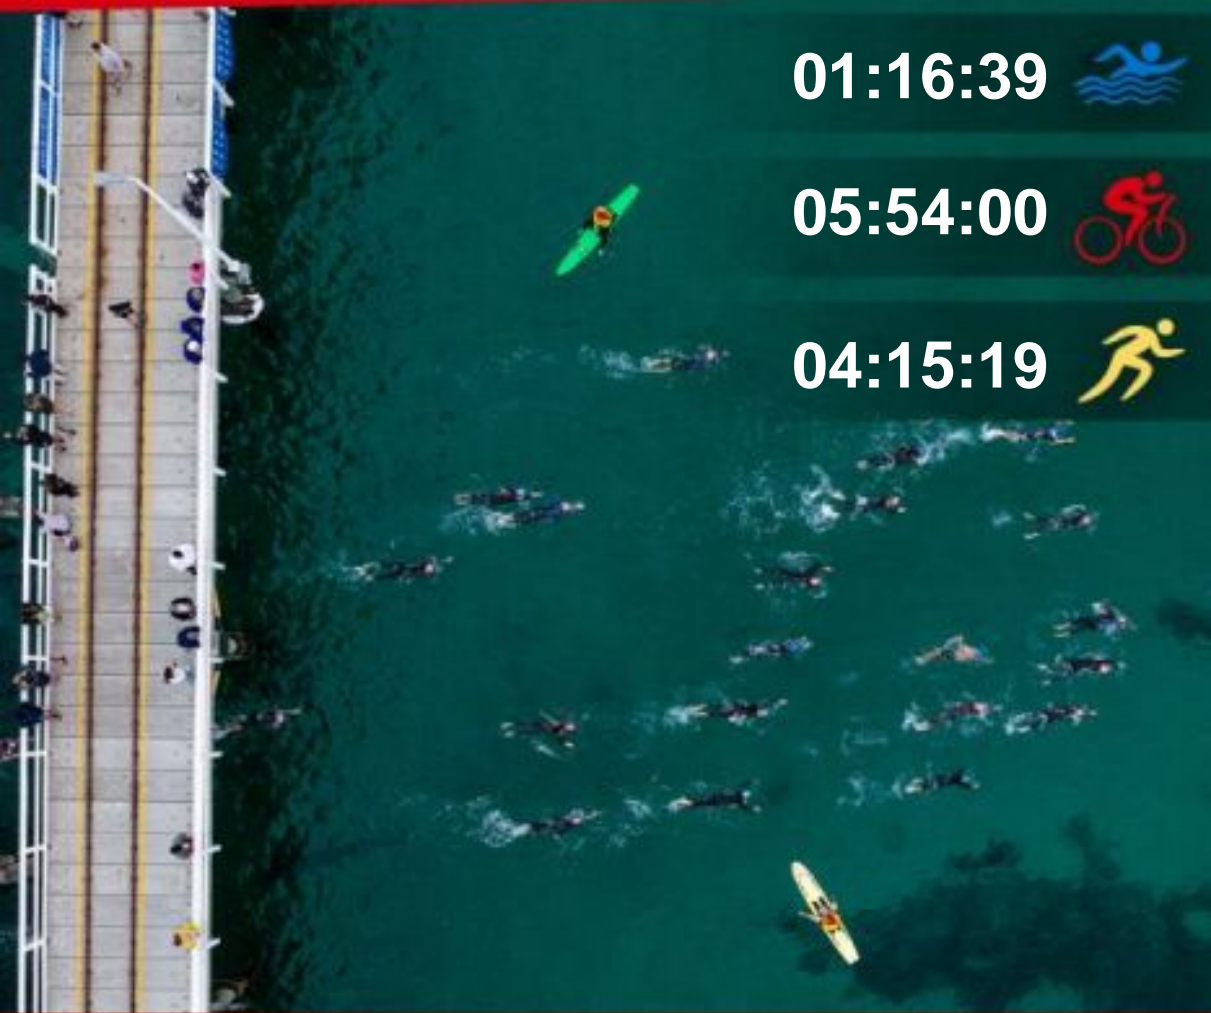

Guntur WIBOWO
11:41:29

01:16:39

05:54:00

04:15:19

Presented by