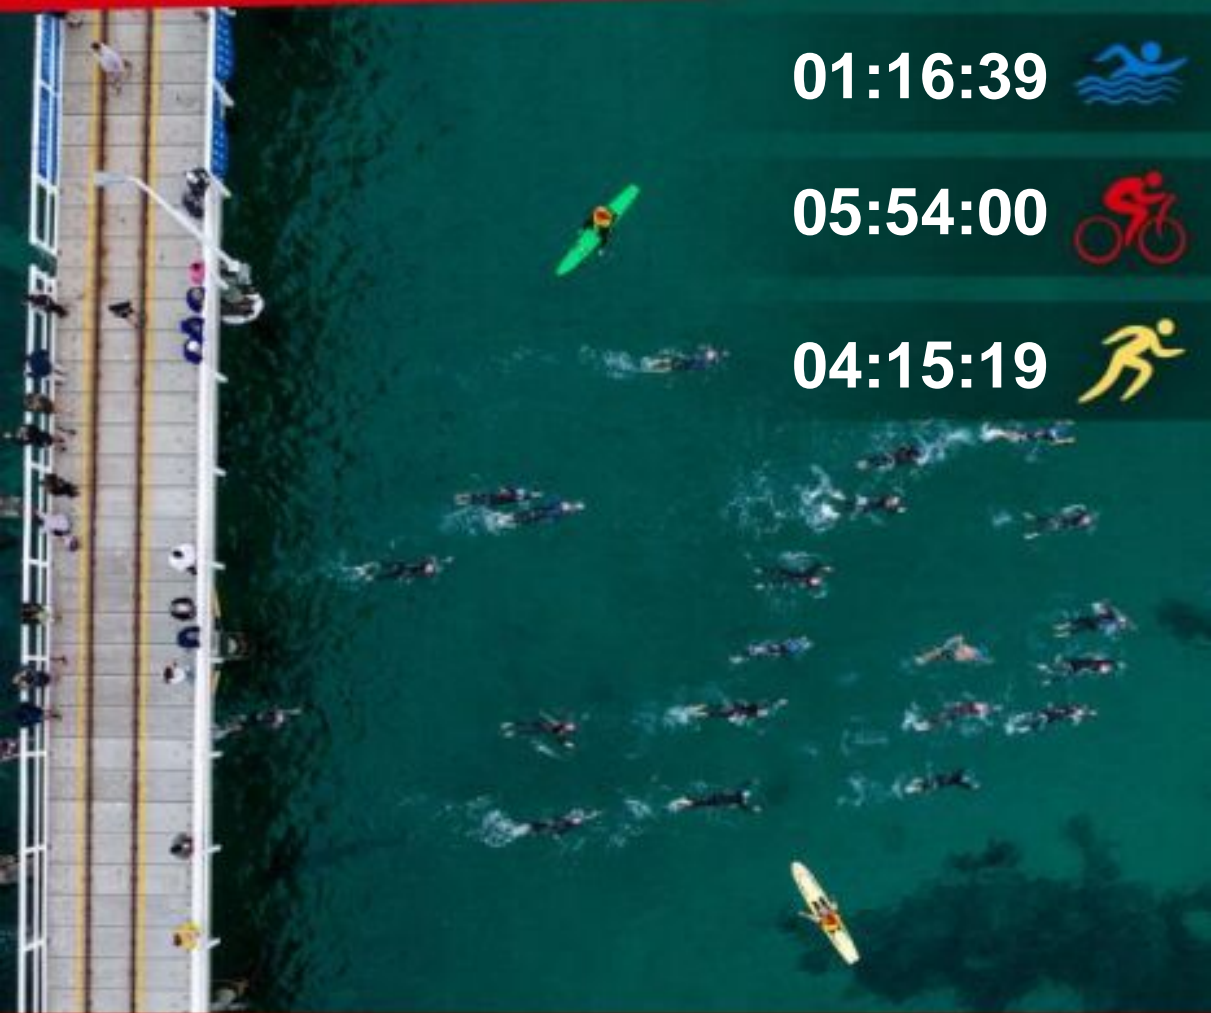

Guntur WIBOWO

11:41:29

01:16:39

05:54:00

04:15:19

Presented by