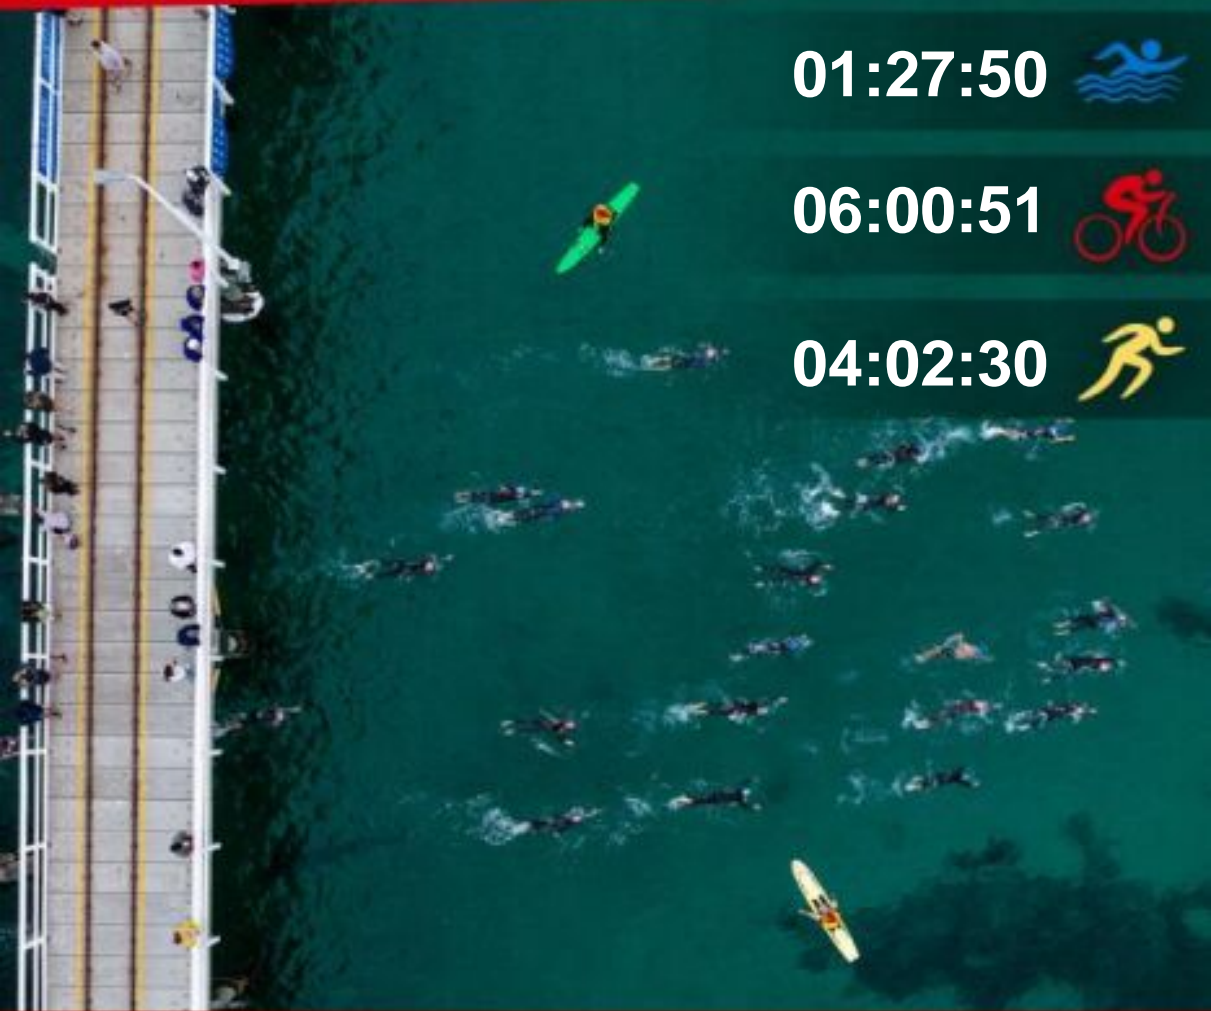

**Gerard WARD**  
**11:46:50**

**01:27:50**

**06:00:51**

**04:02:30**

Presented by