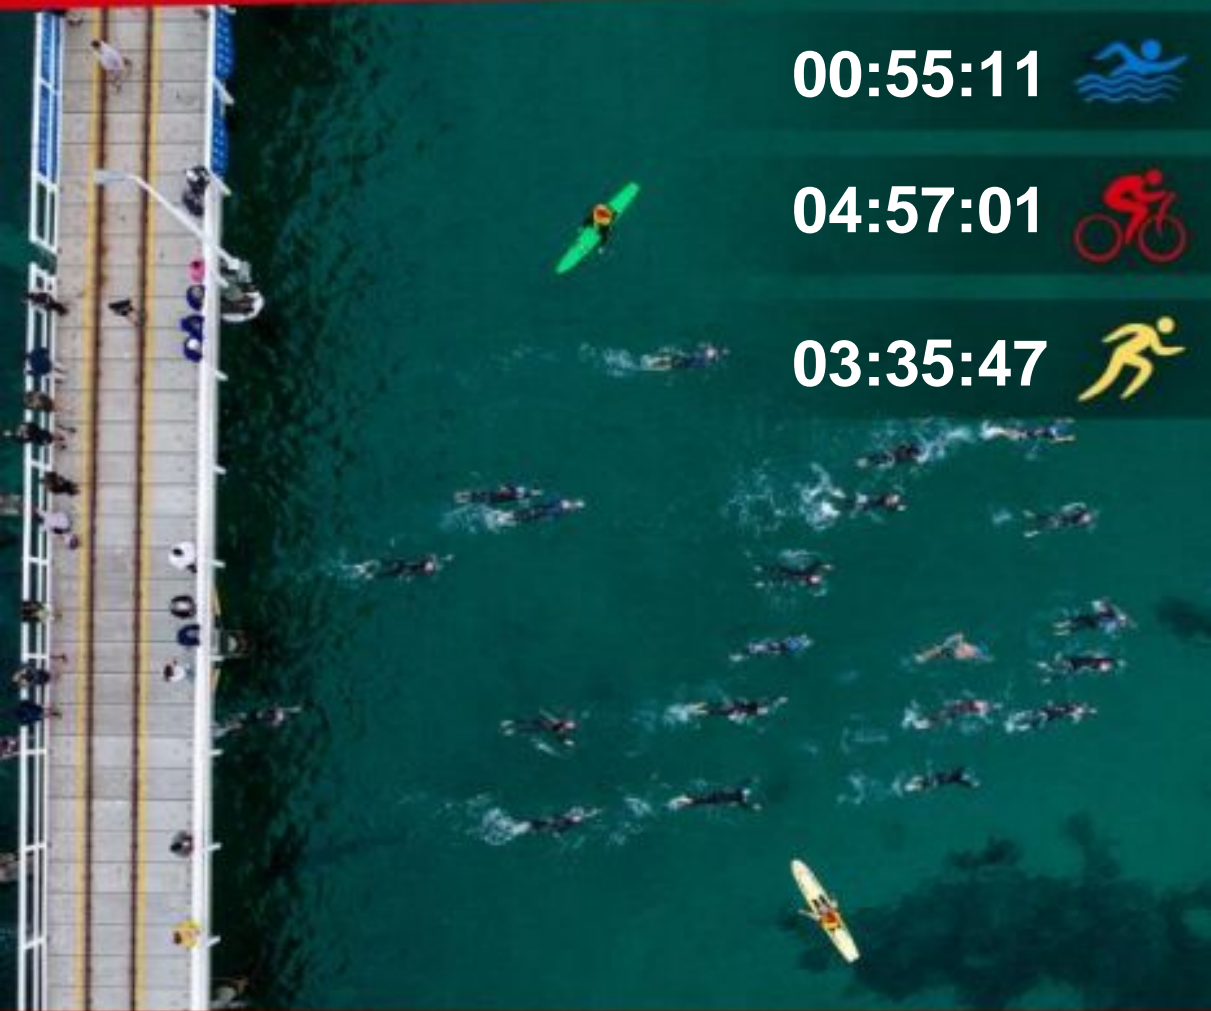

**Benjamin WYLLIE**  
**09:36:27**

00:55:11

04:57:01

03:35:47

Presented by