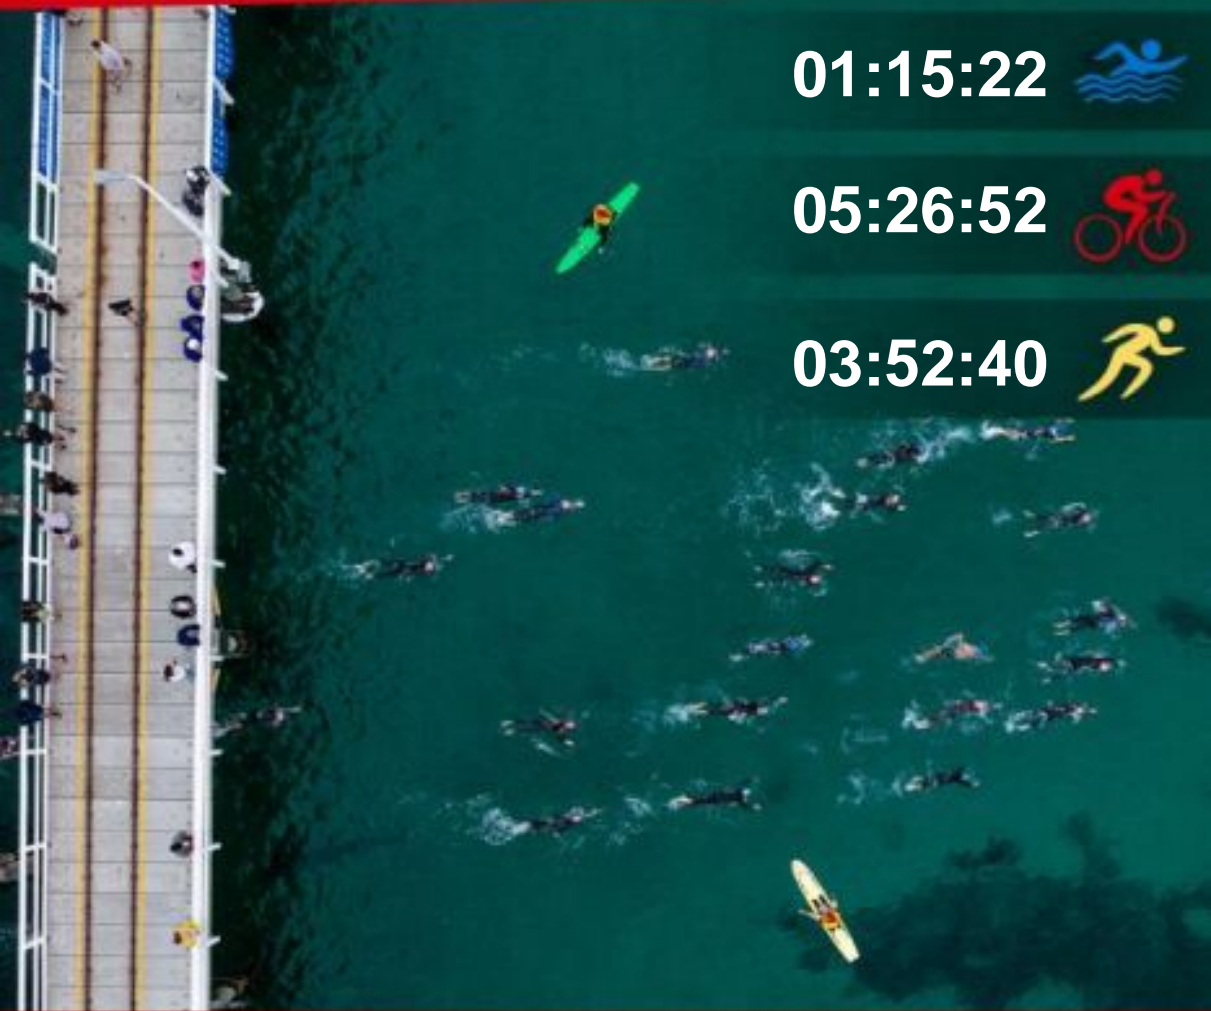

 **GWM**  
**IRONMAN**  
**WESTERN AUSTRALIA**  
**BUSSELTON** 

**Michael DONNELLY**  
**10:46:49**

**01:15:22** 

**05:26:52** 

**03:52:40** 

Presented by

 **GWM**