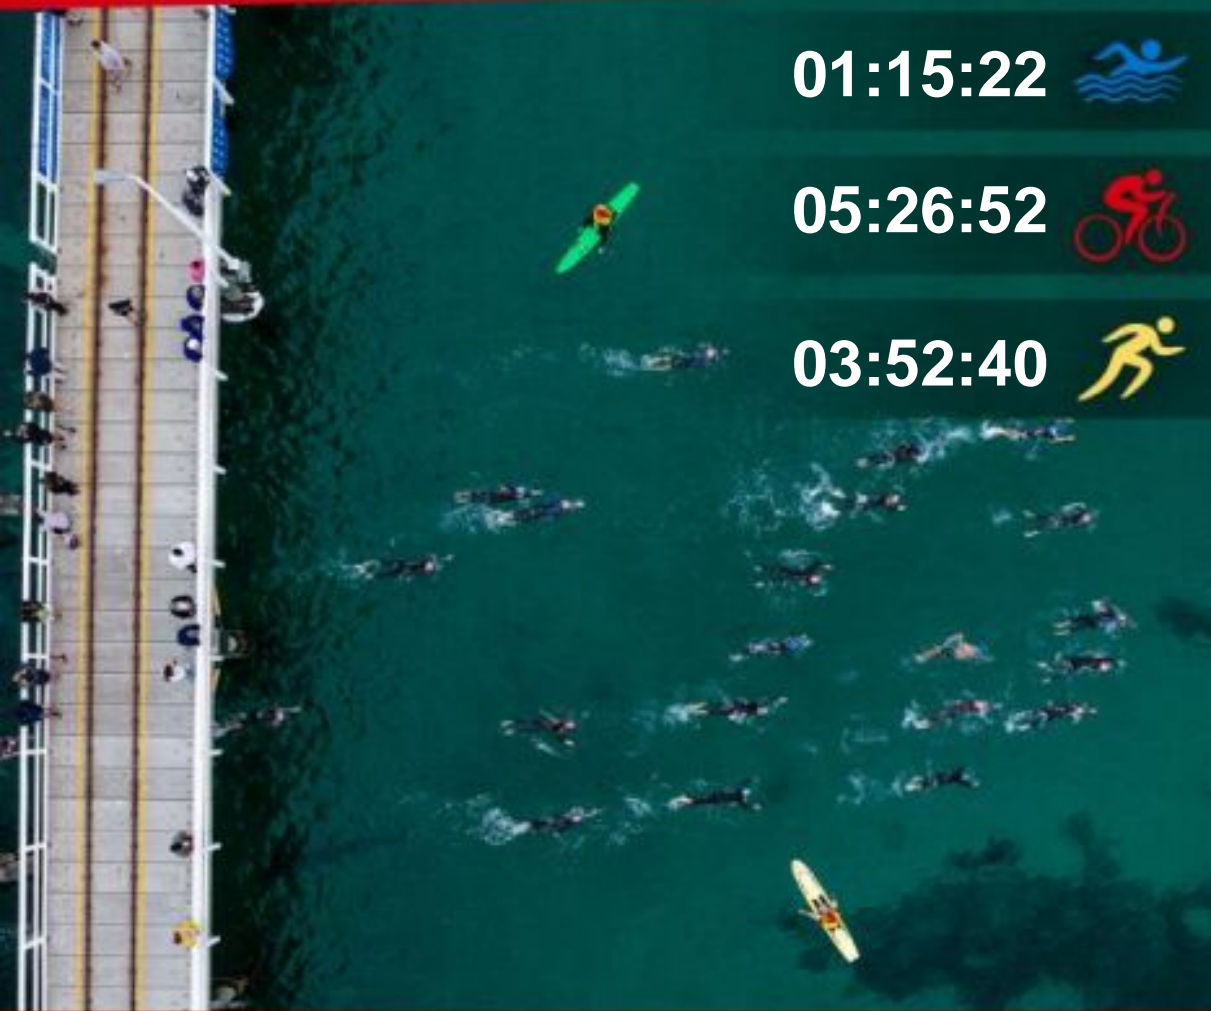

 **GWM** ●
IRONMAN[®]
WESTERN AUSTRALIA
BUSSELTON 

Michael DONNELLY
10:46:49

01:15:22 

05:26:52 

03:52:40 

Presented by

 **GWM**