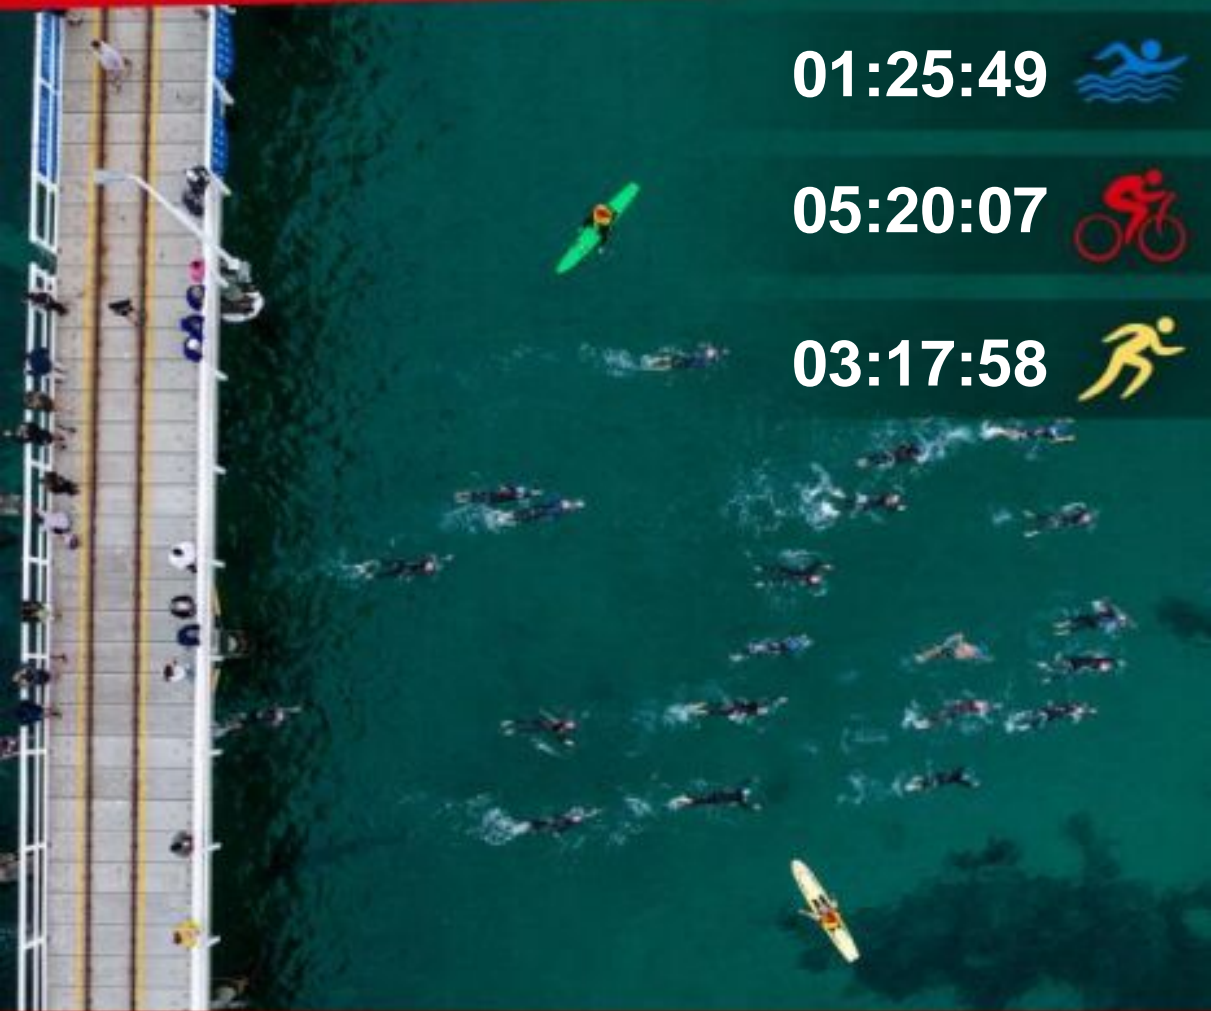

Jono SHEEHAN
10:16:04

01:25:49

05:20:07

03:17:58

Presented by