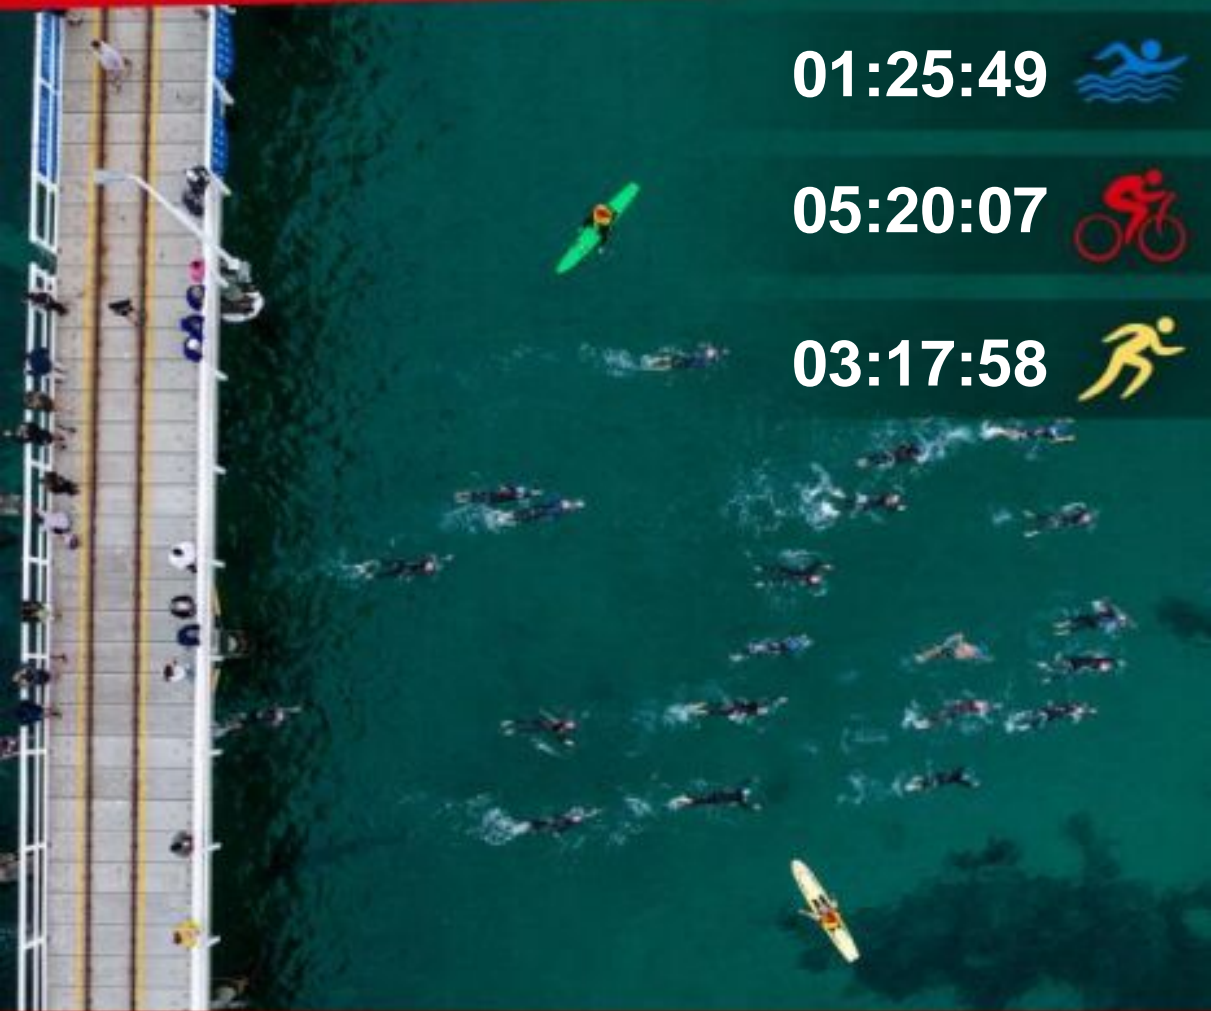

**Jono SHEEHAN**  
**10:16:04**

**01:25:49**

**05:20:07**

**03:17:58**

Presented by