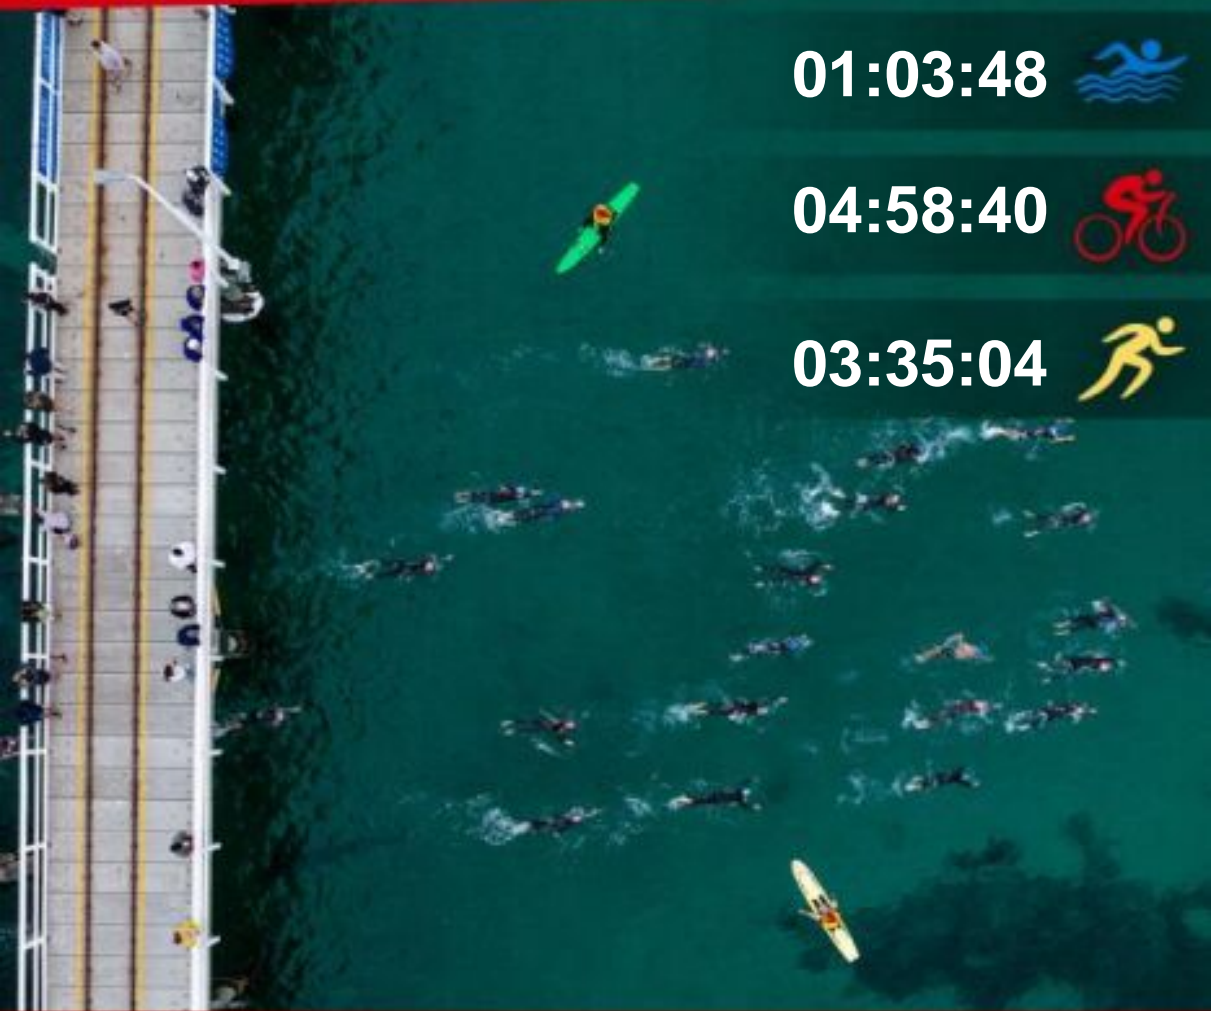

Robert LANG
09:50:48

01:03:48

04:58:40

03:35:04

Presented by