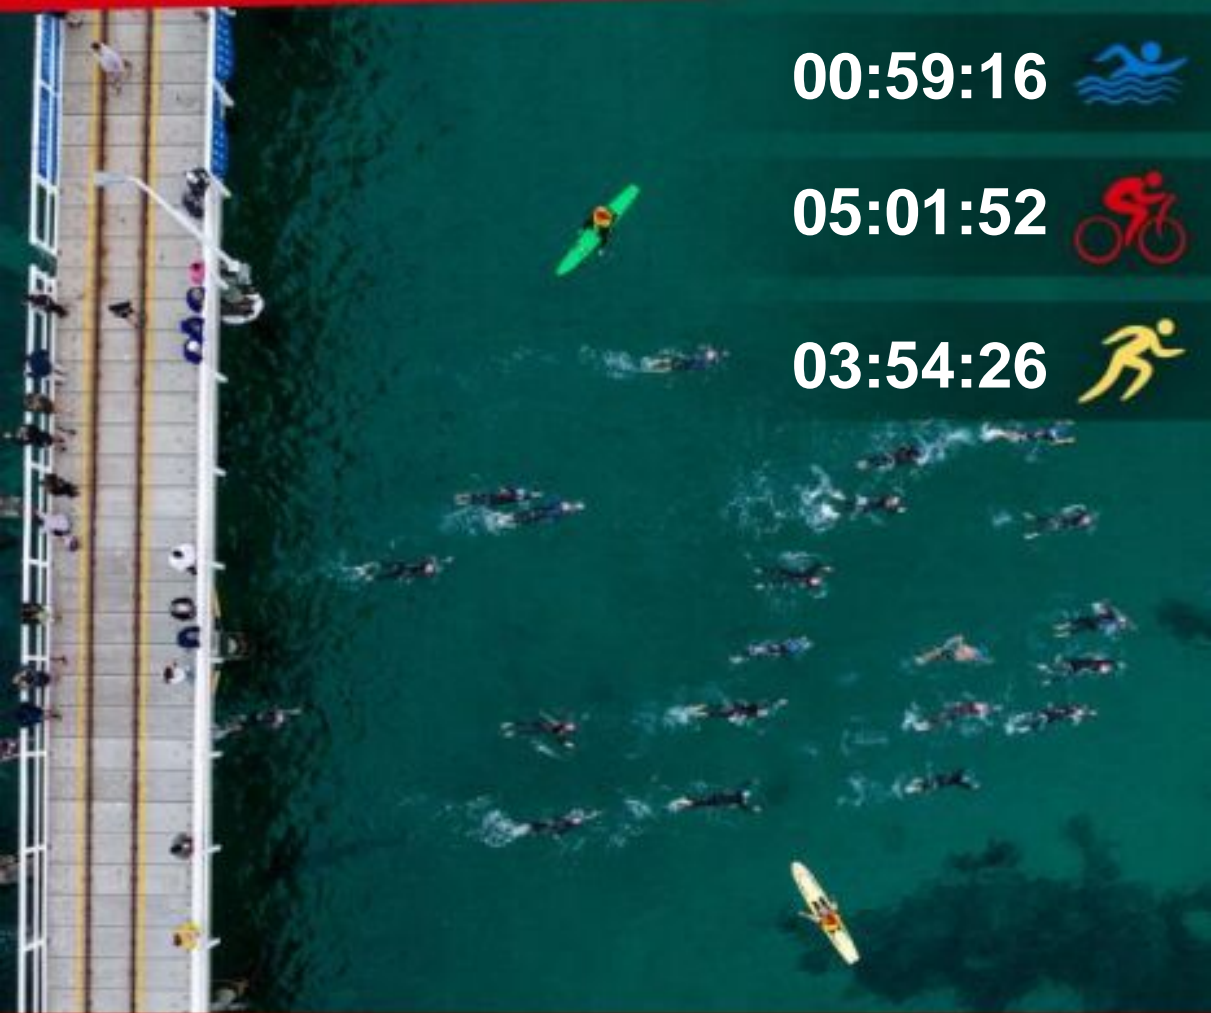

 **GWM** ●  
**IRONMAN**<sup>®</sup>  
**WESTERN AUSTRALIA**  
**BUSSELTON** 

**Daniel SLY**  
**10:05:36**

**00:59:16**

**05:01:52**

**03:54:26**

Presented by