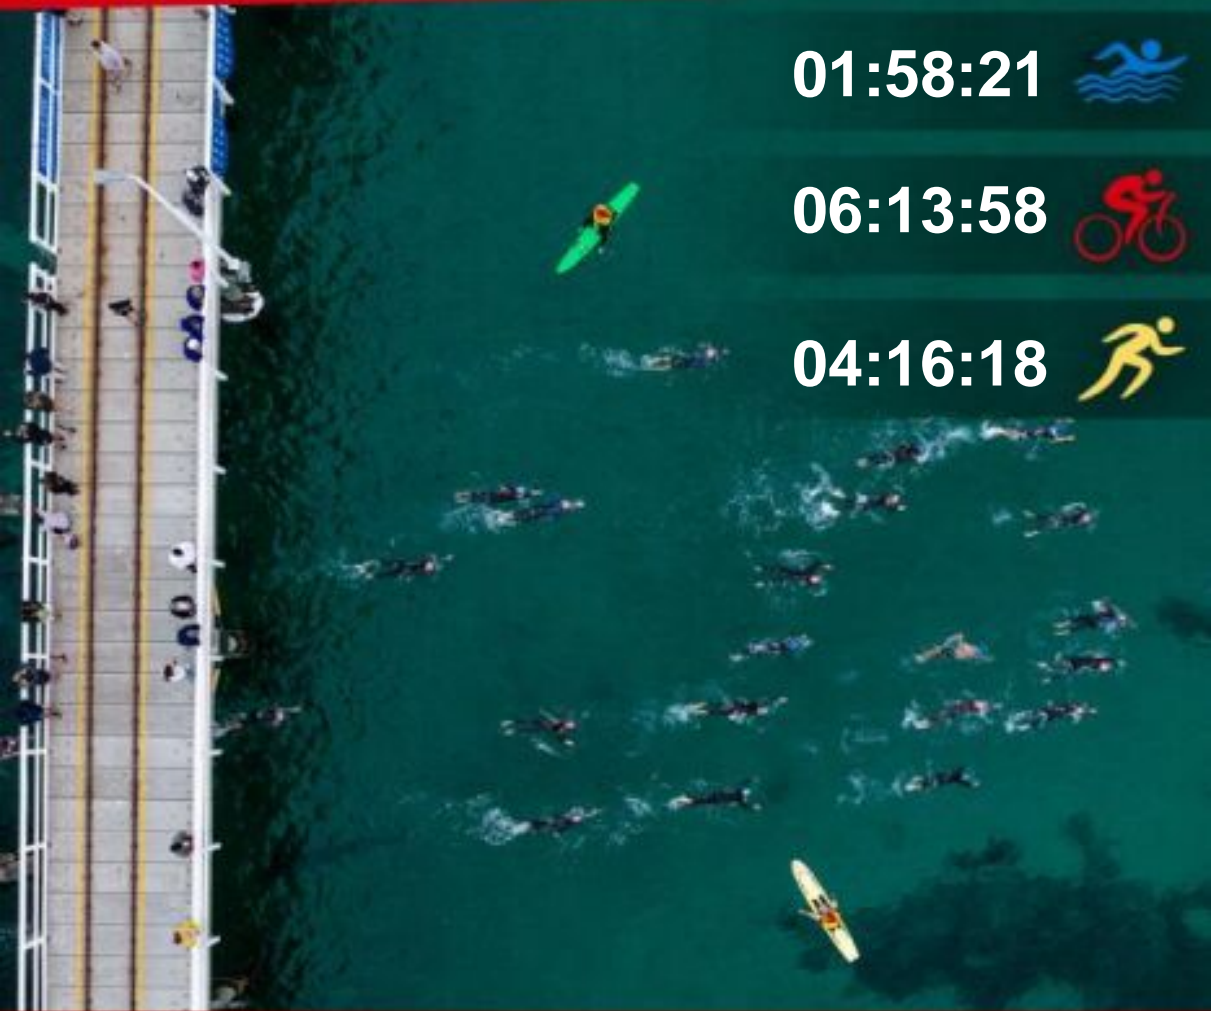

Masahiro YASUDA
12:55:20

01:58:21

06:13:58

04:16:18

Presented by