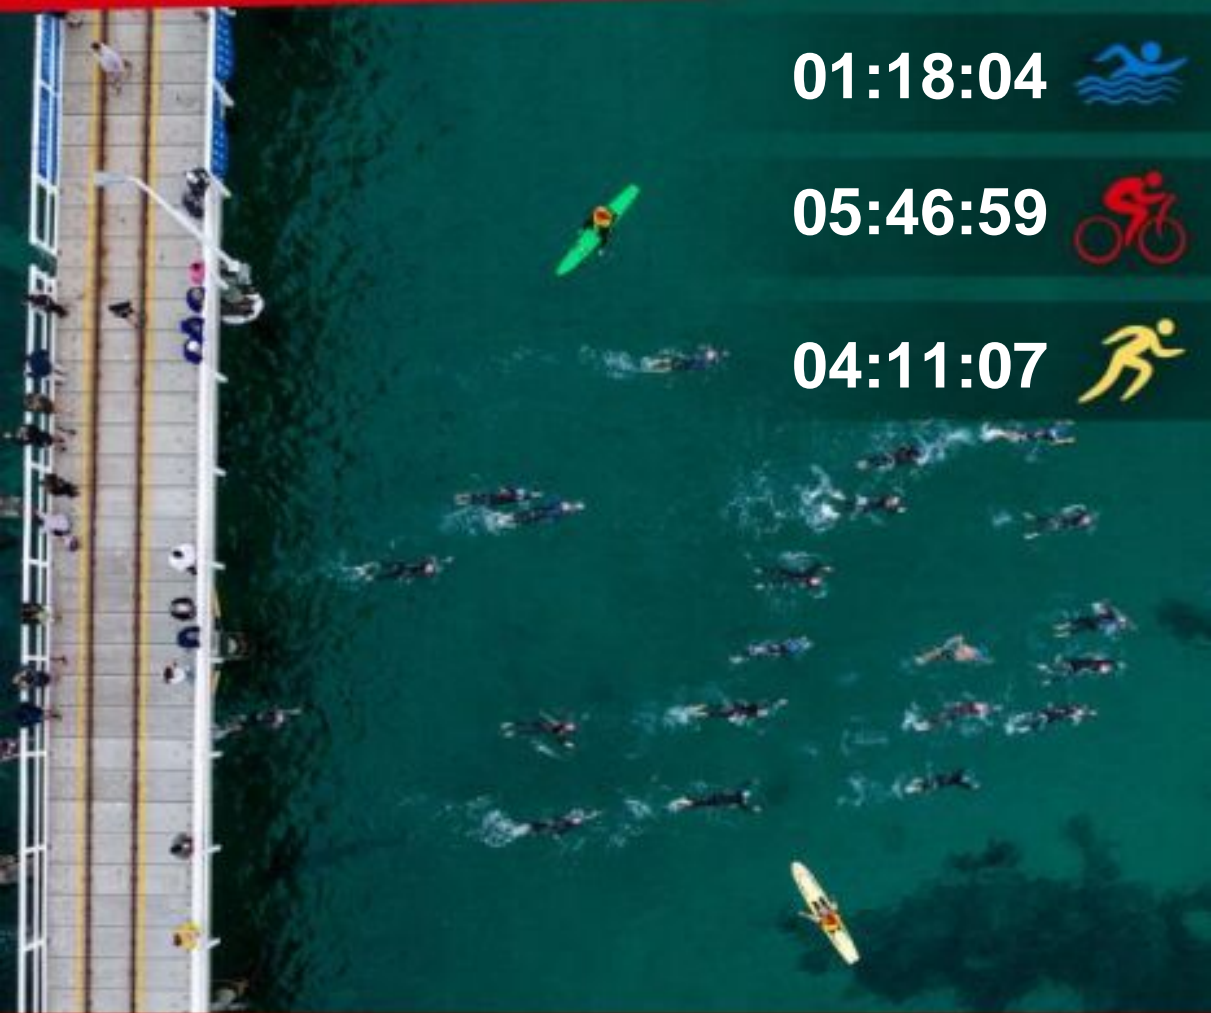

Takeshi NAGAI
11:33:39

01:18:04

05:46:59

04:11:07

Presented by