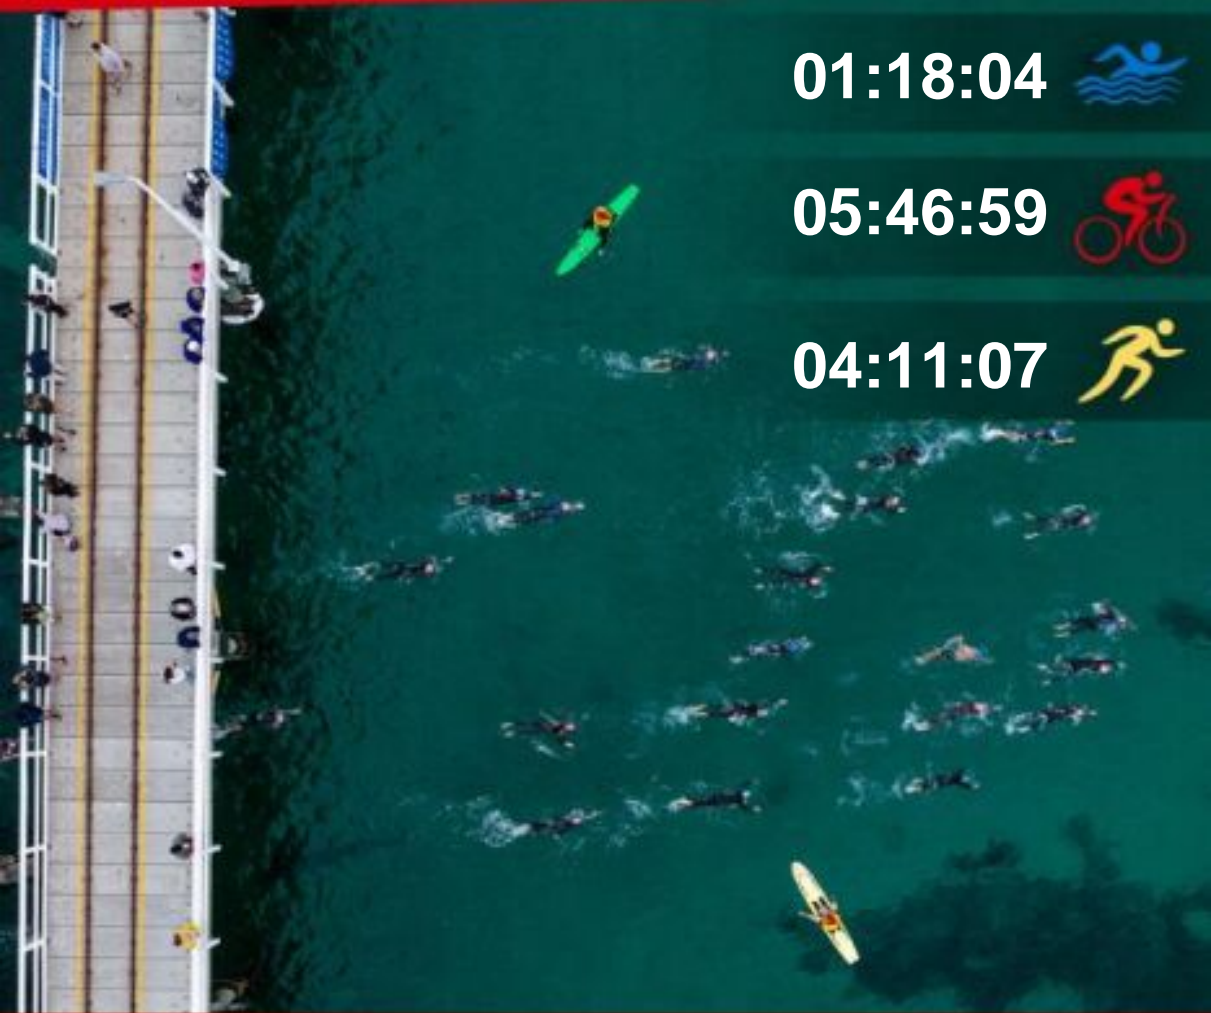

**Takeshi NAGAI**  
**11:33:39**

**01:18:04**

**05:46:59**

**04:11:07**

Presented by