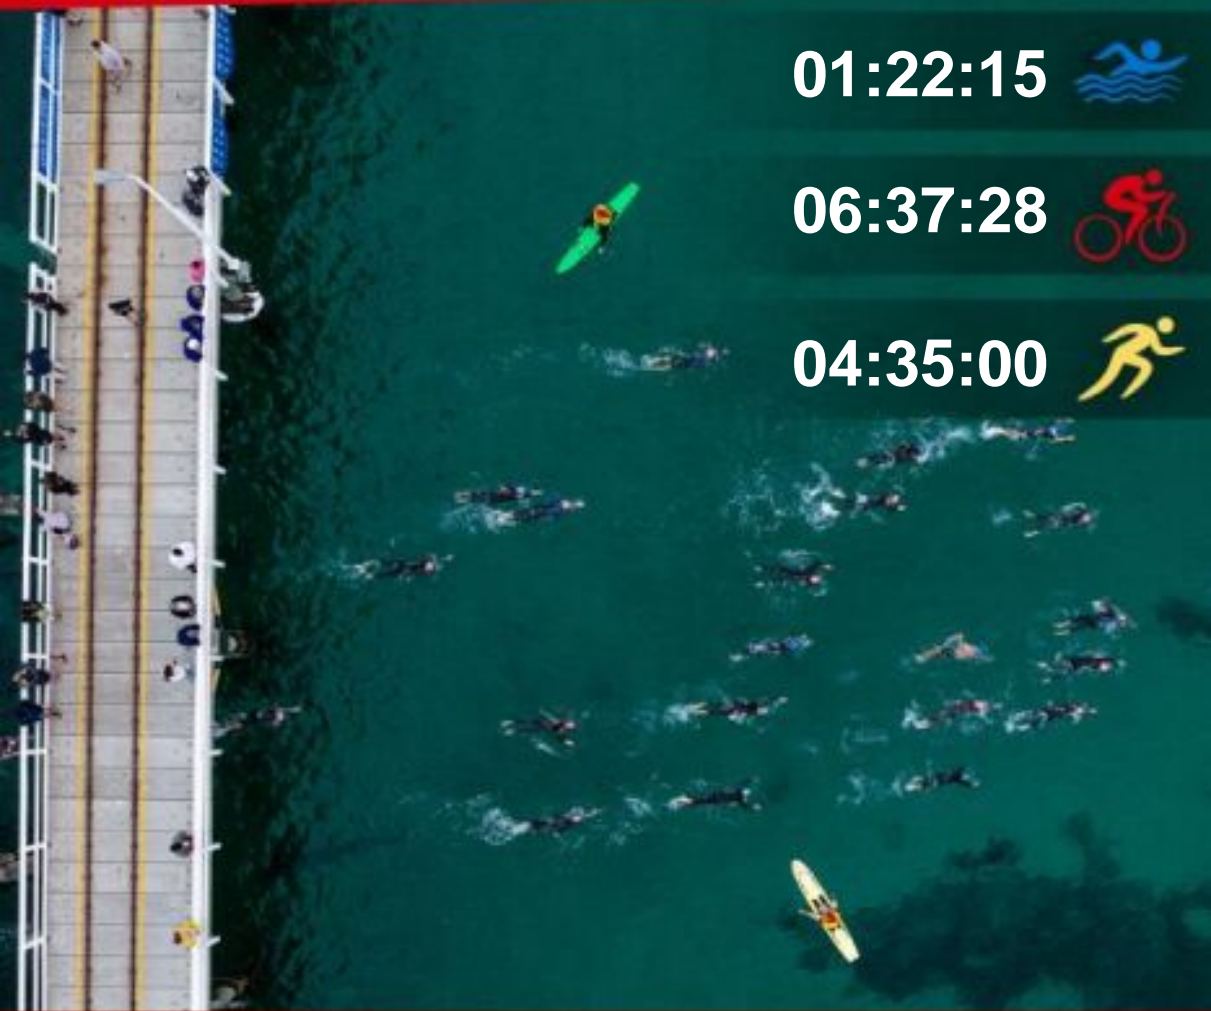

Tomokazu KOKAI
12:56:13

01:22:15

06:37:28

04:35:00

Presented by