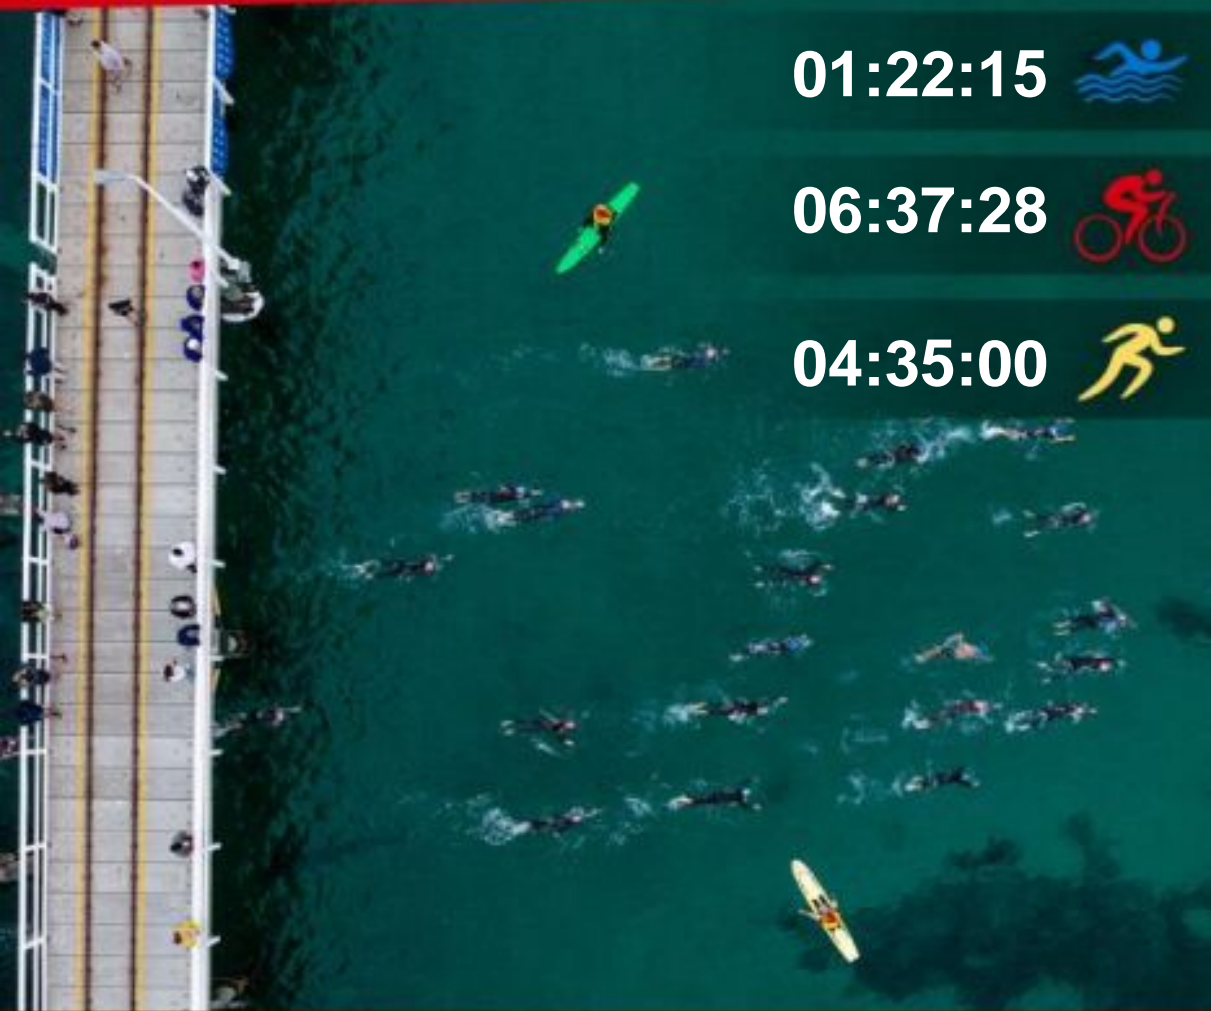

**Tomokazu KOKAI**  
**12:56:13**

**01:22:15**

**06:37:28**

**04:35:00**

Presented by