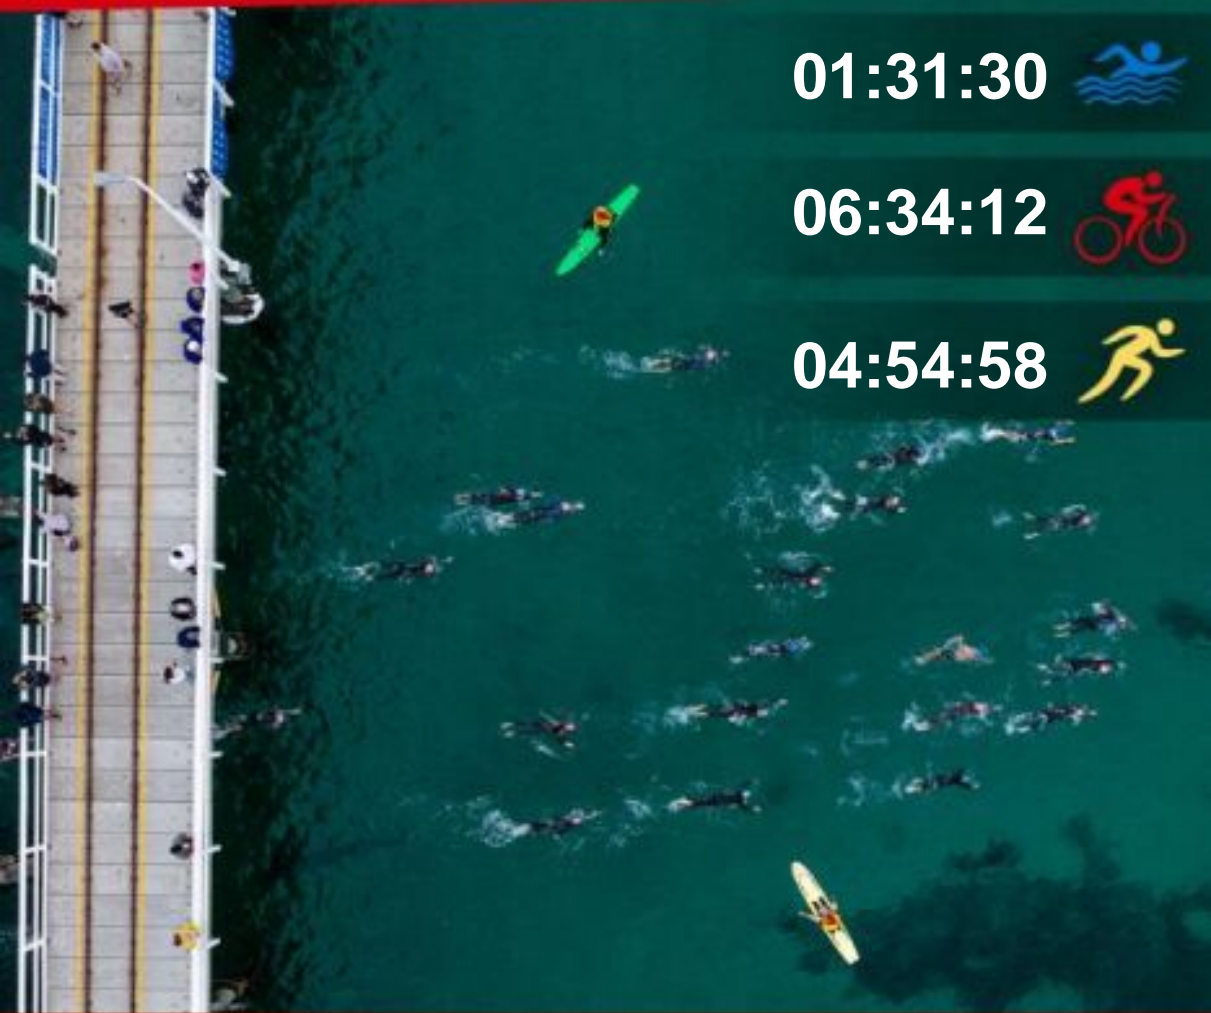

Minto WIJAYA
13:17:26

01:31:30

06:34:12

04:54:58

Presented by