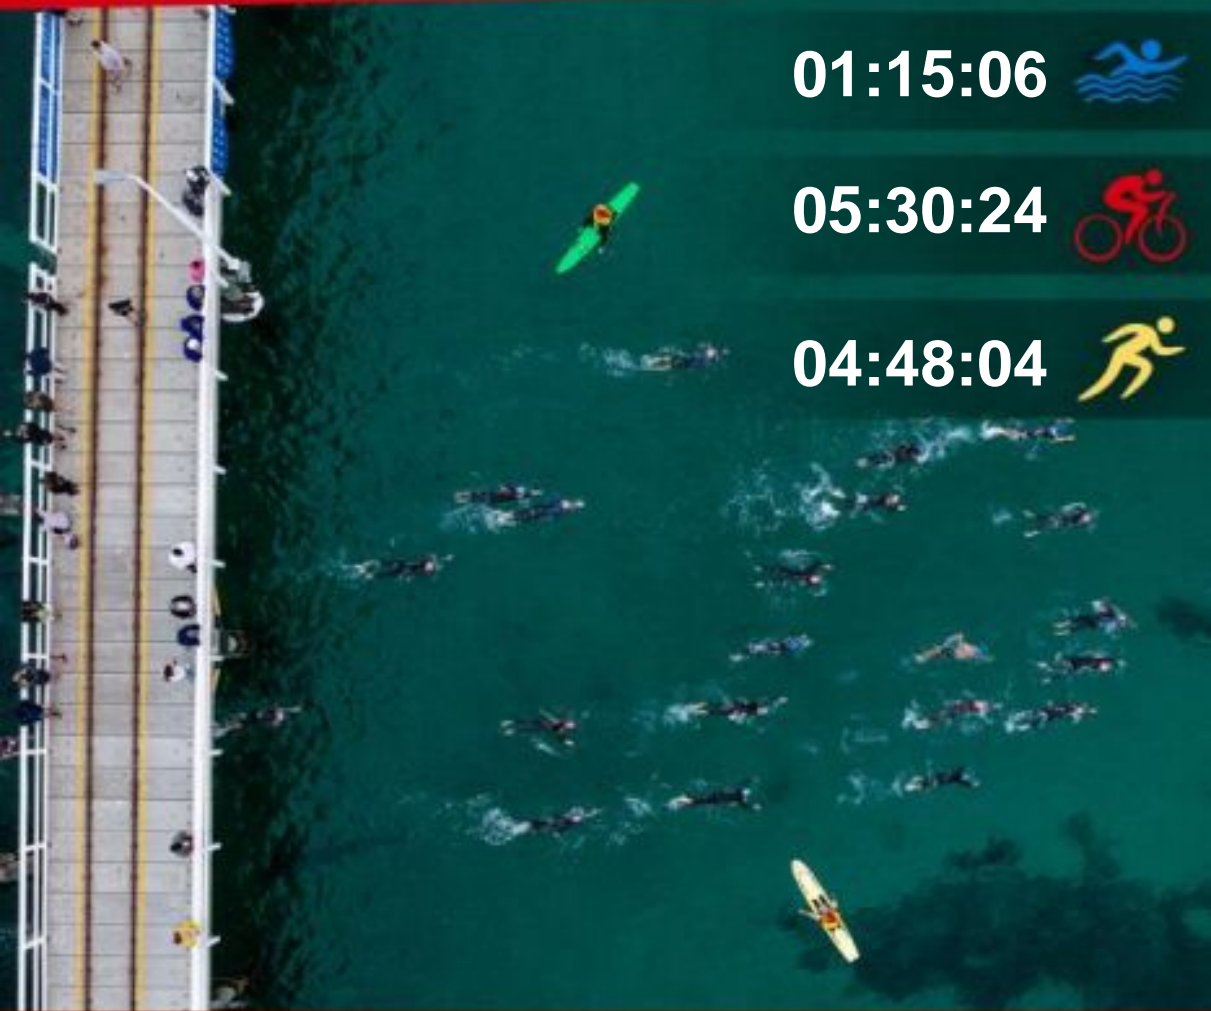

 **GWM** ●  
**IRONMAN**<sup>®</sup>  
**WESTERN AUSTRALIA**  
**BUSSELTON** 

**Rob WEAVER**  
**11:43:41**

**01:15:06**

**05:30:24**

**04:48:04**

Presented by

 **GWM**