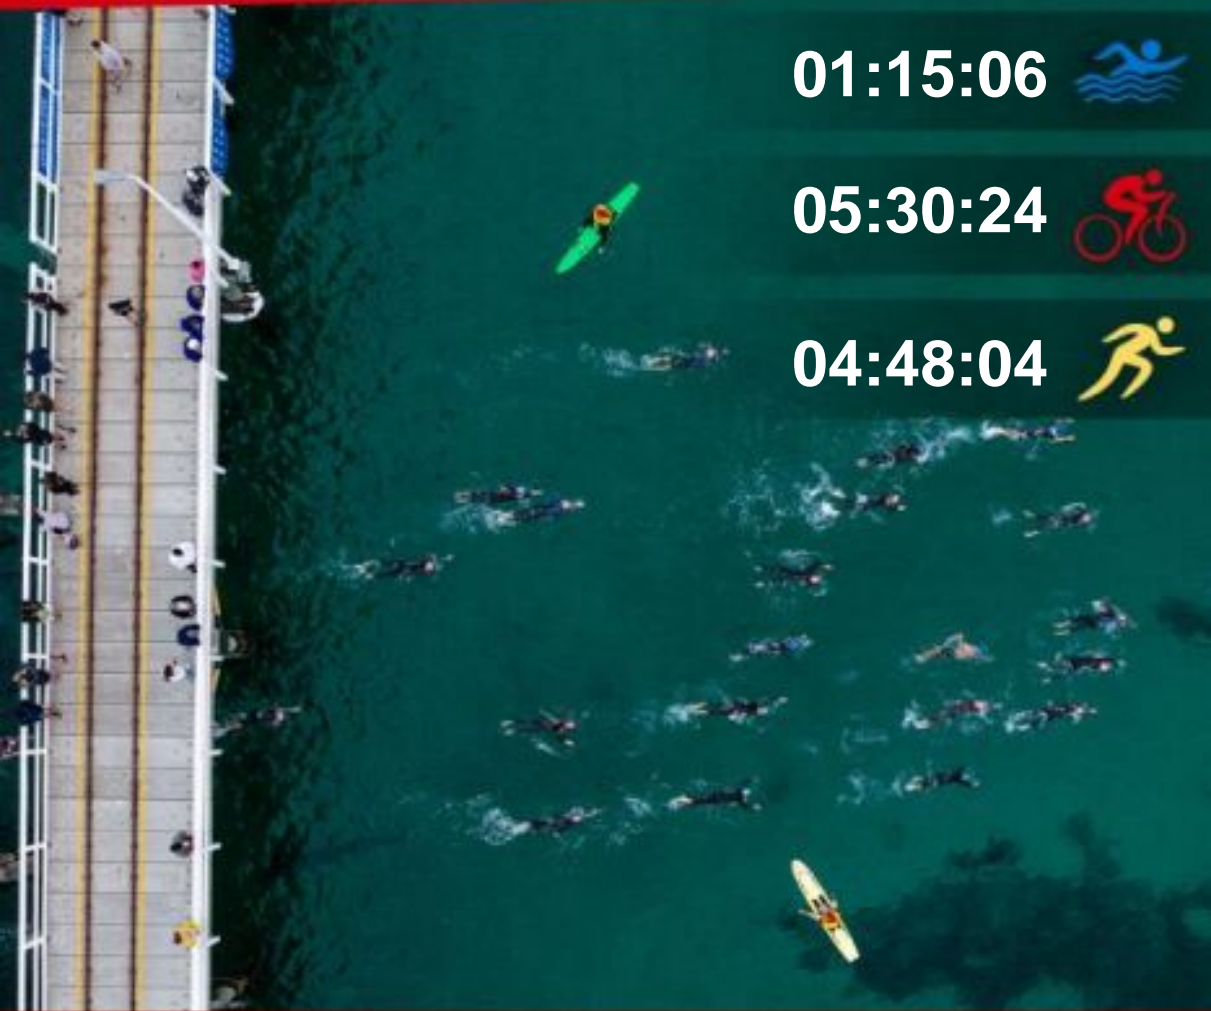

Rob WEAVER
11:43:41

01:15:06

05:30:24

04:48:04

Presented by