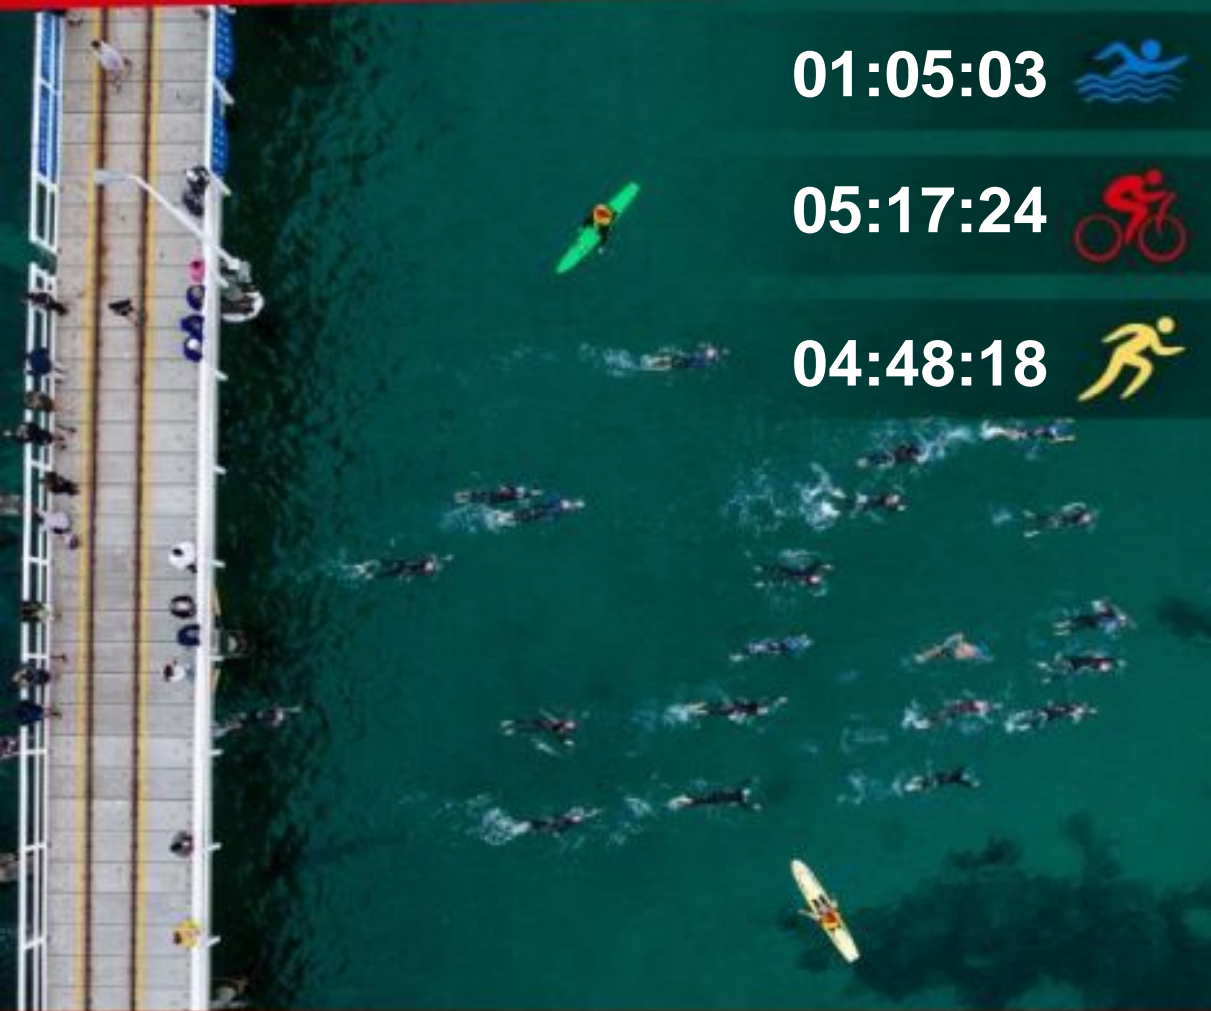

Stuart BARTHOLOMEW
11:22:03

01:05:03

05:17:24

04:48:18

Presented by