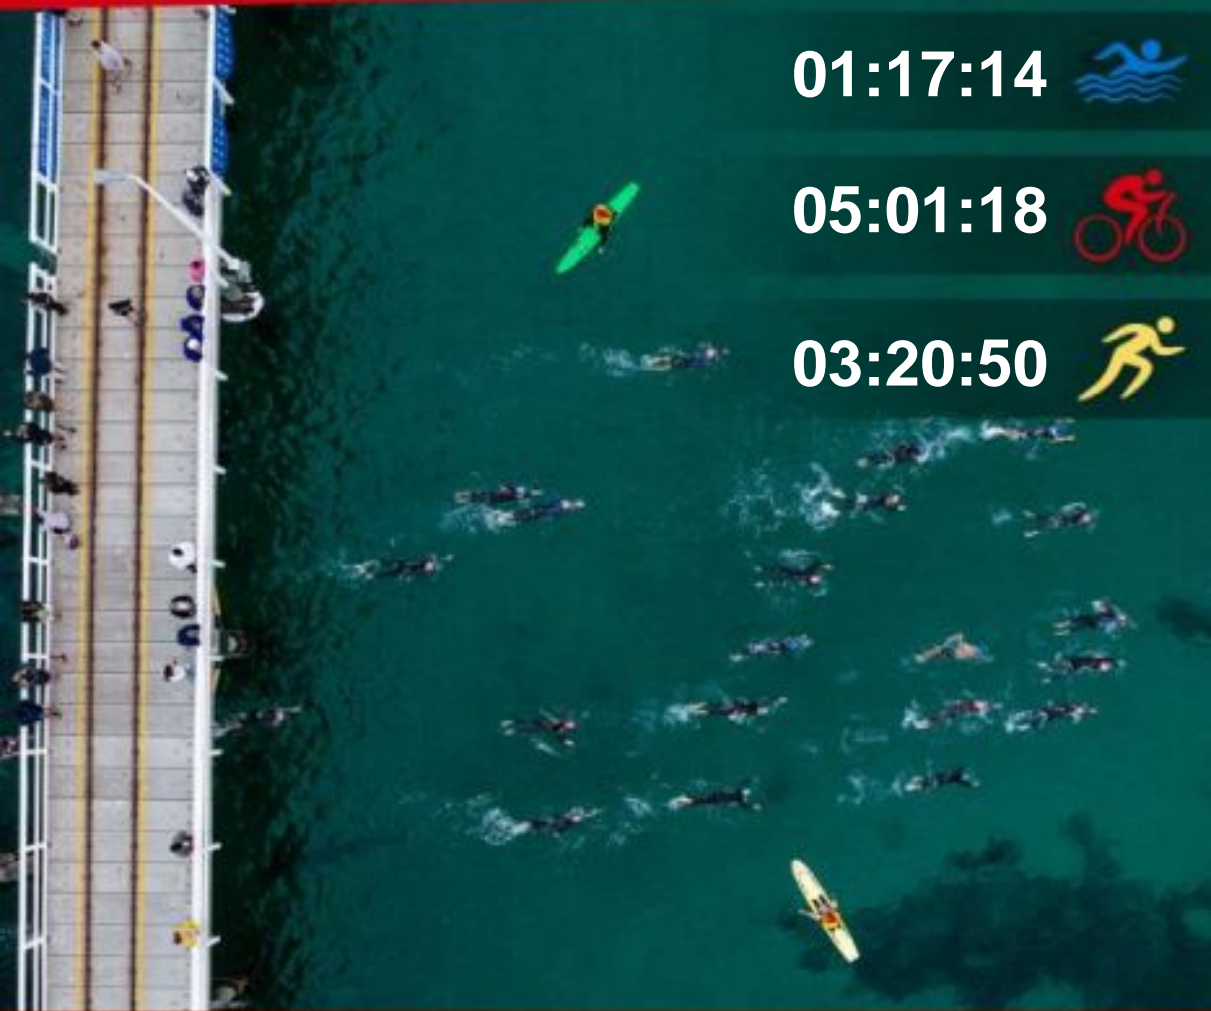

**Scott PETRICEVICH**  
**09:48:55**

**01:17:14**

**05:01:18**

**03:20:50**

Presented by