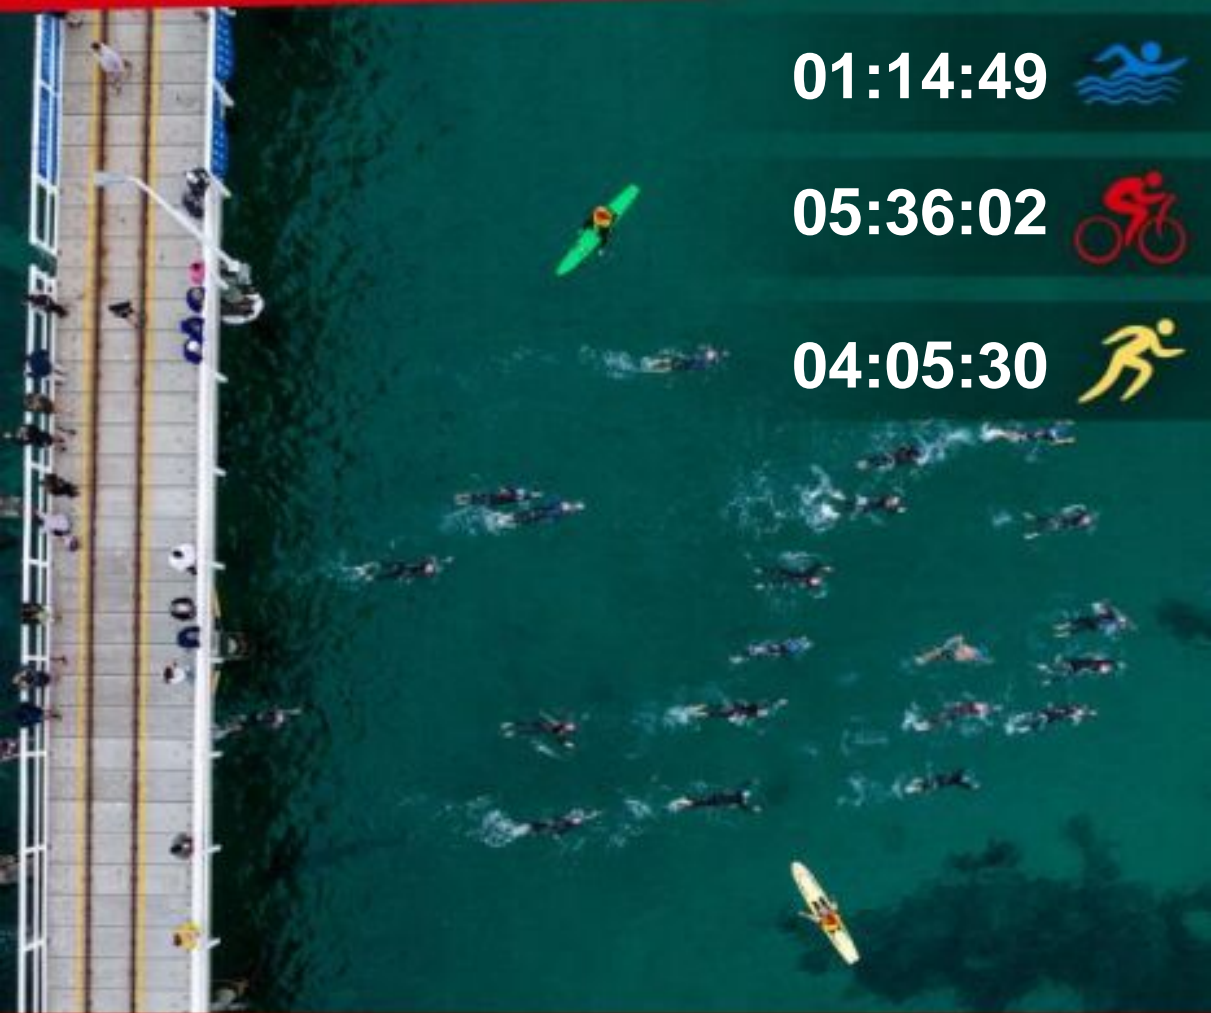

**Justin CARNECKY**  
**11:16:14**

**01:14:49**

**05:36:02**

**04:05:30**

Presented by