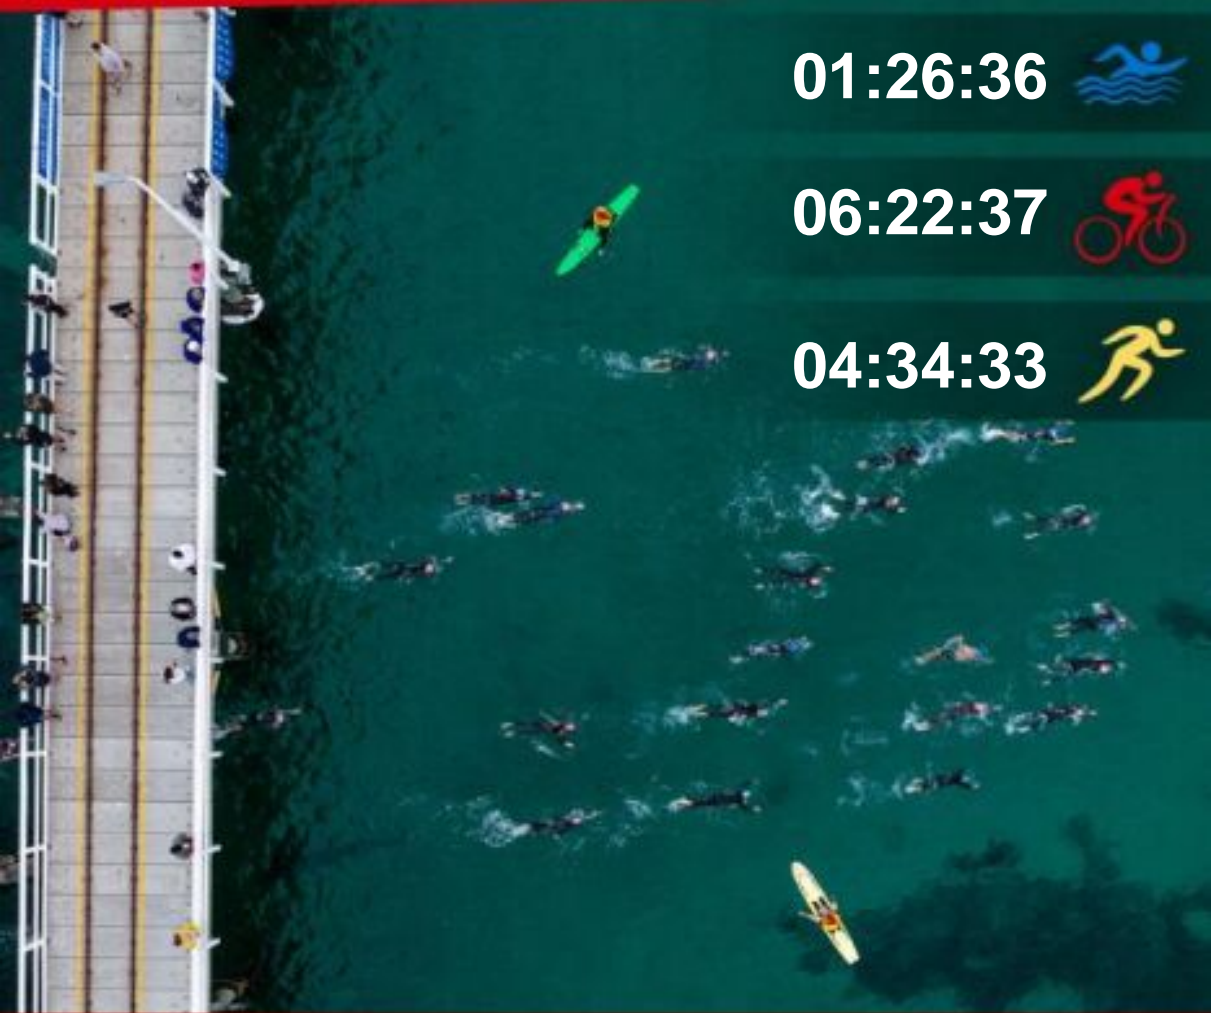

**Joshua SKALNIK**  
**12:56:37**

**01:26:36**

**06:22:37**

**04:34:33**

Presented by