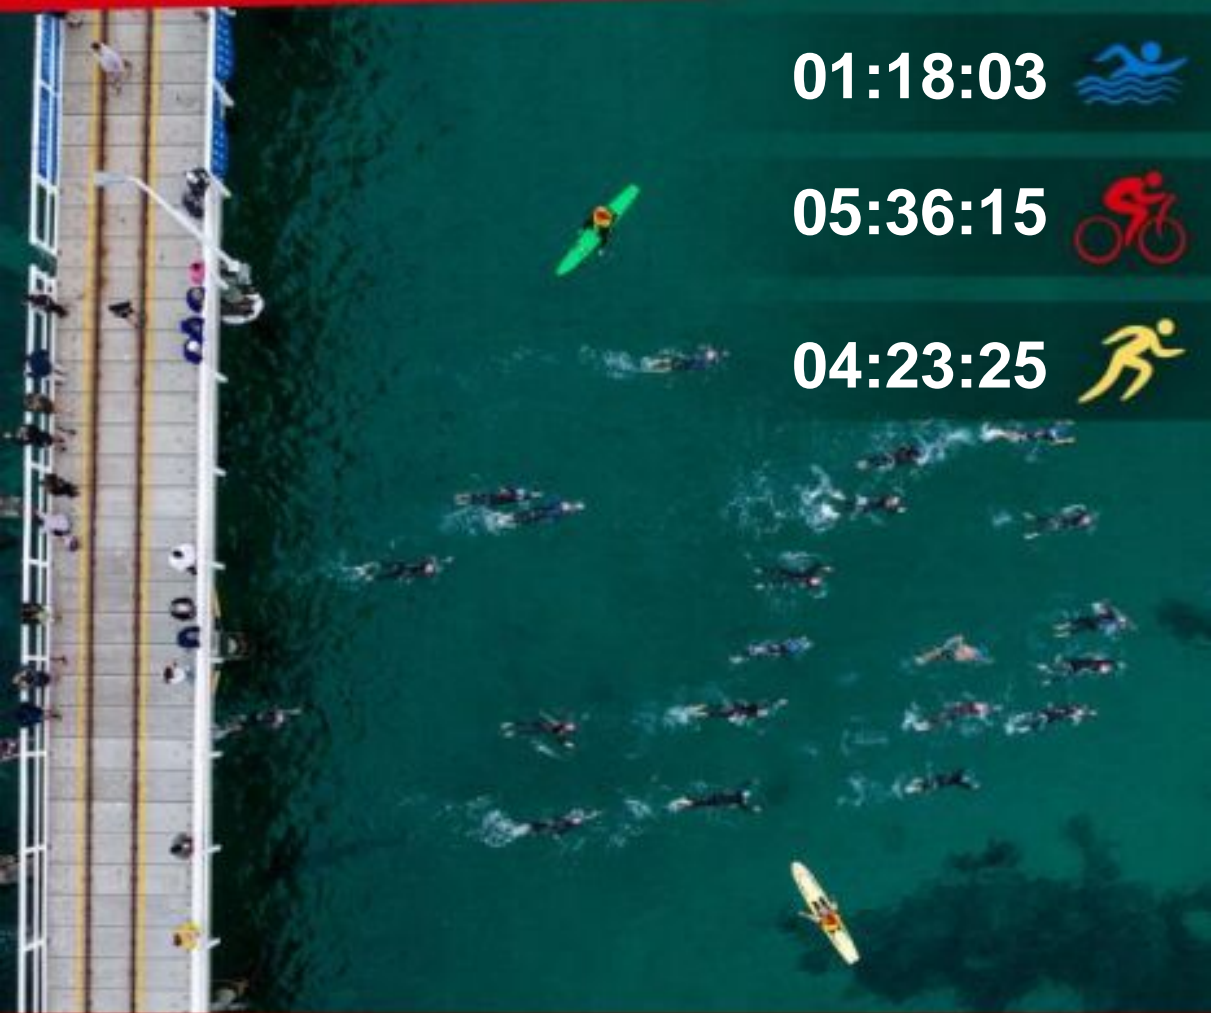

Aj PARTRIDGE
11:30:04

01:18:03

05:36:15

04:23:25

Presented by